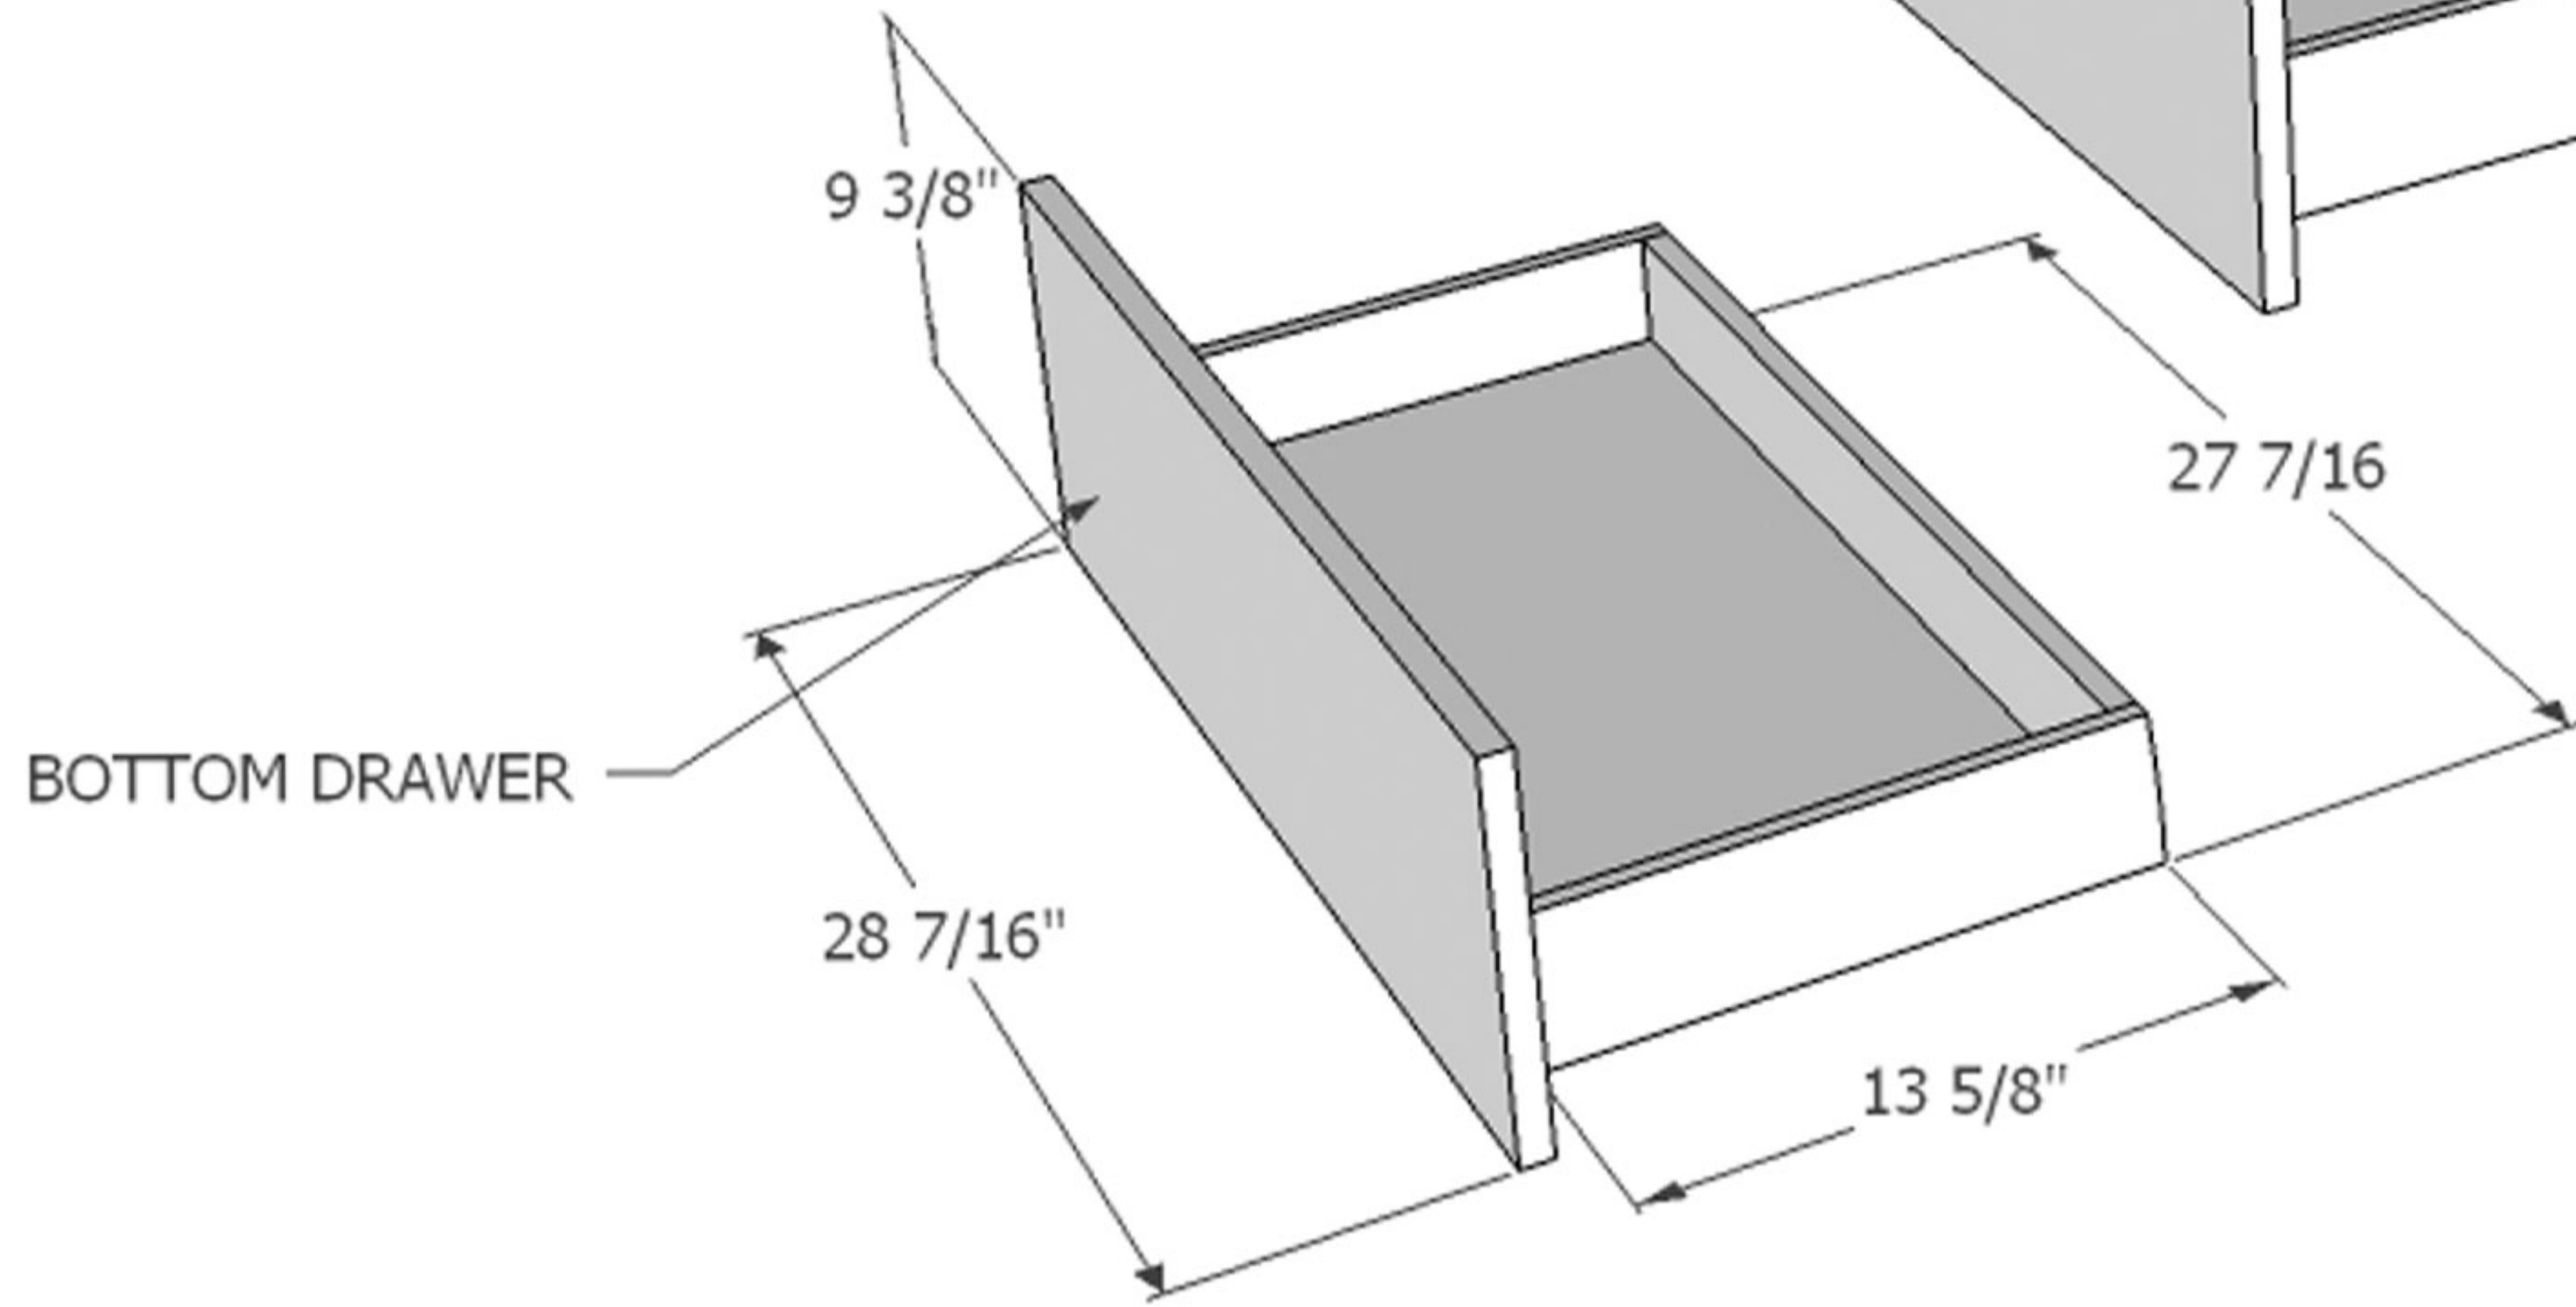

Emoya Home

Aspen Collection - 30 Inch Floating Vanity

Emoya Home
info@emoyahome.com
www.emoyahome.com