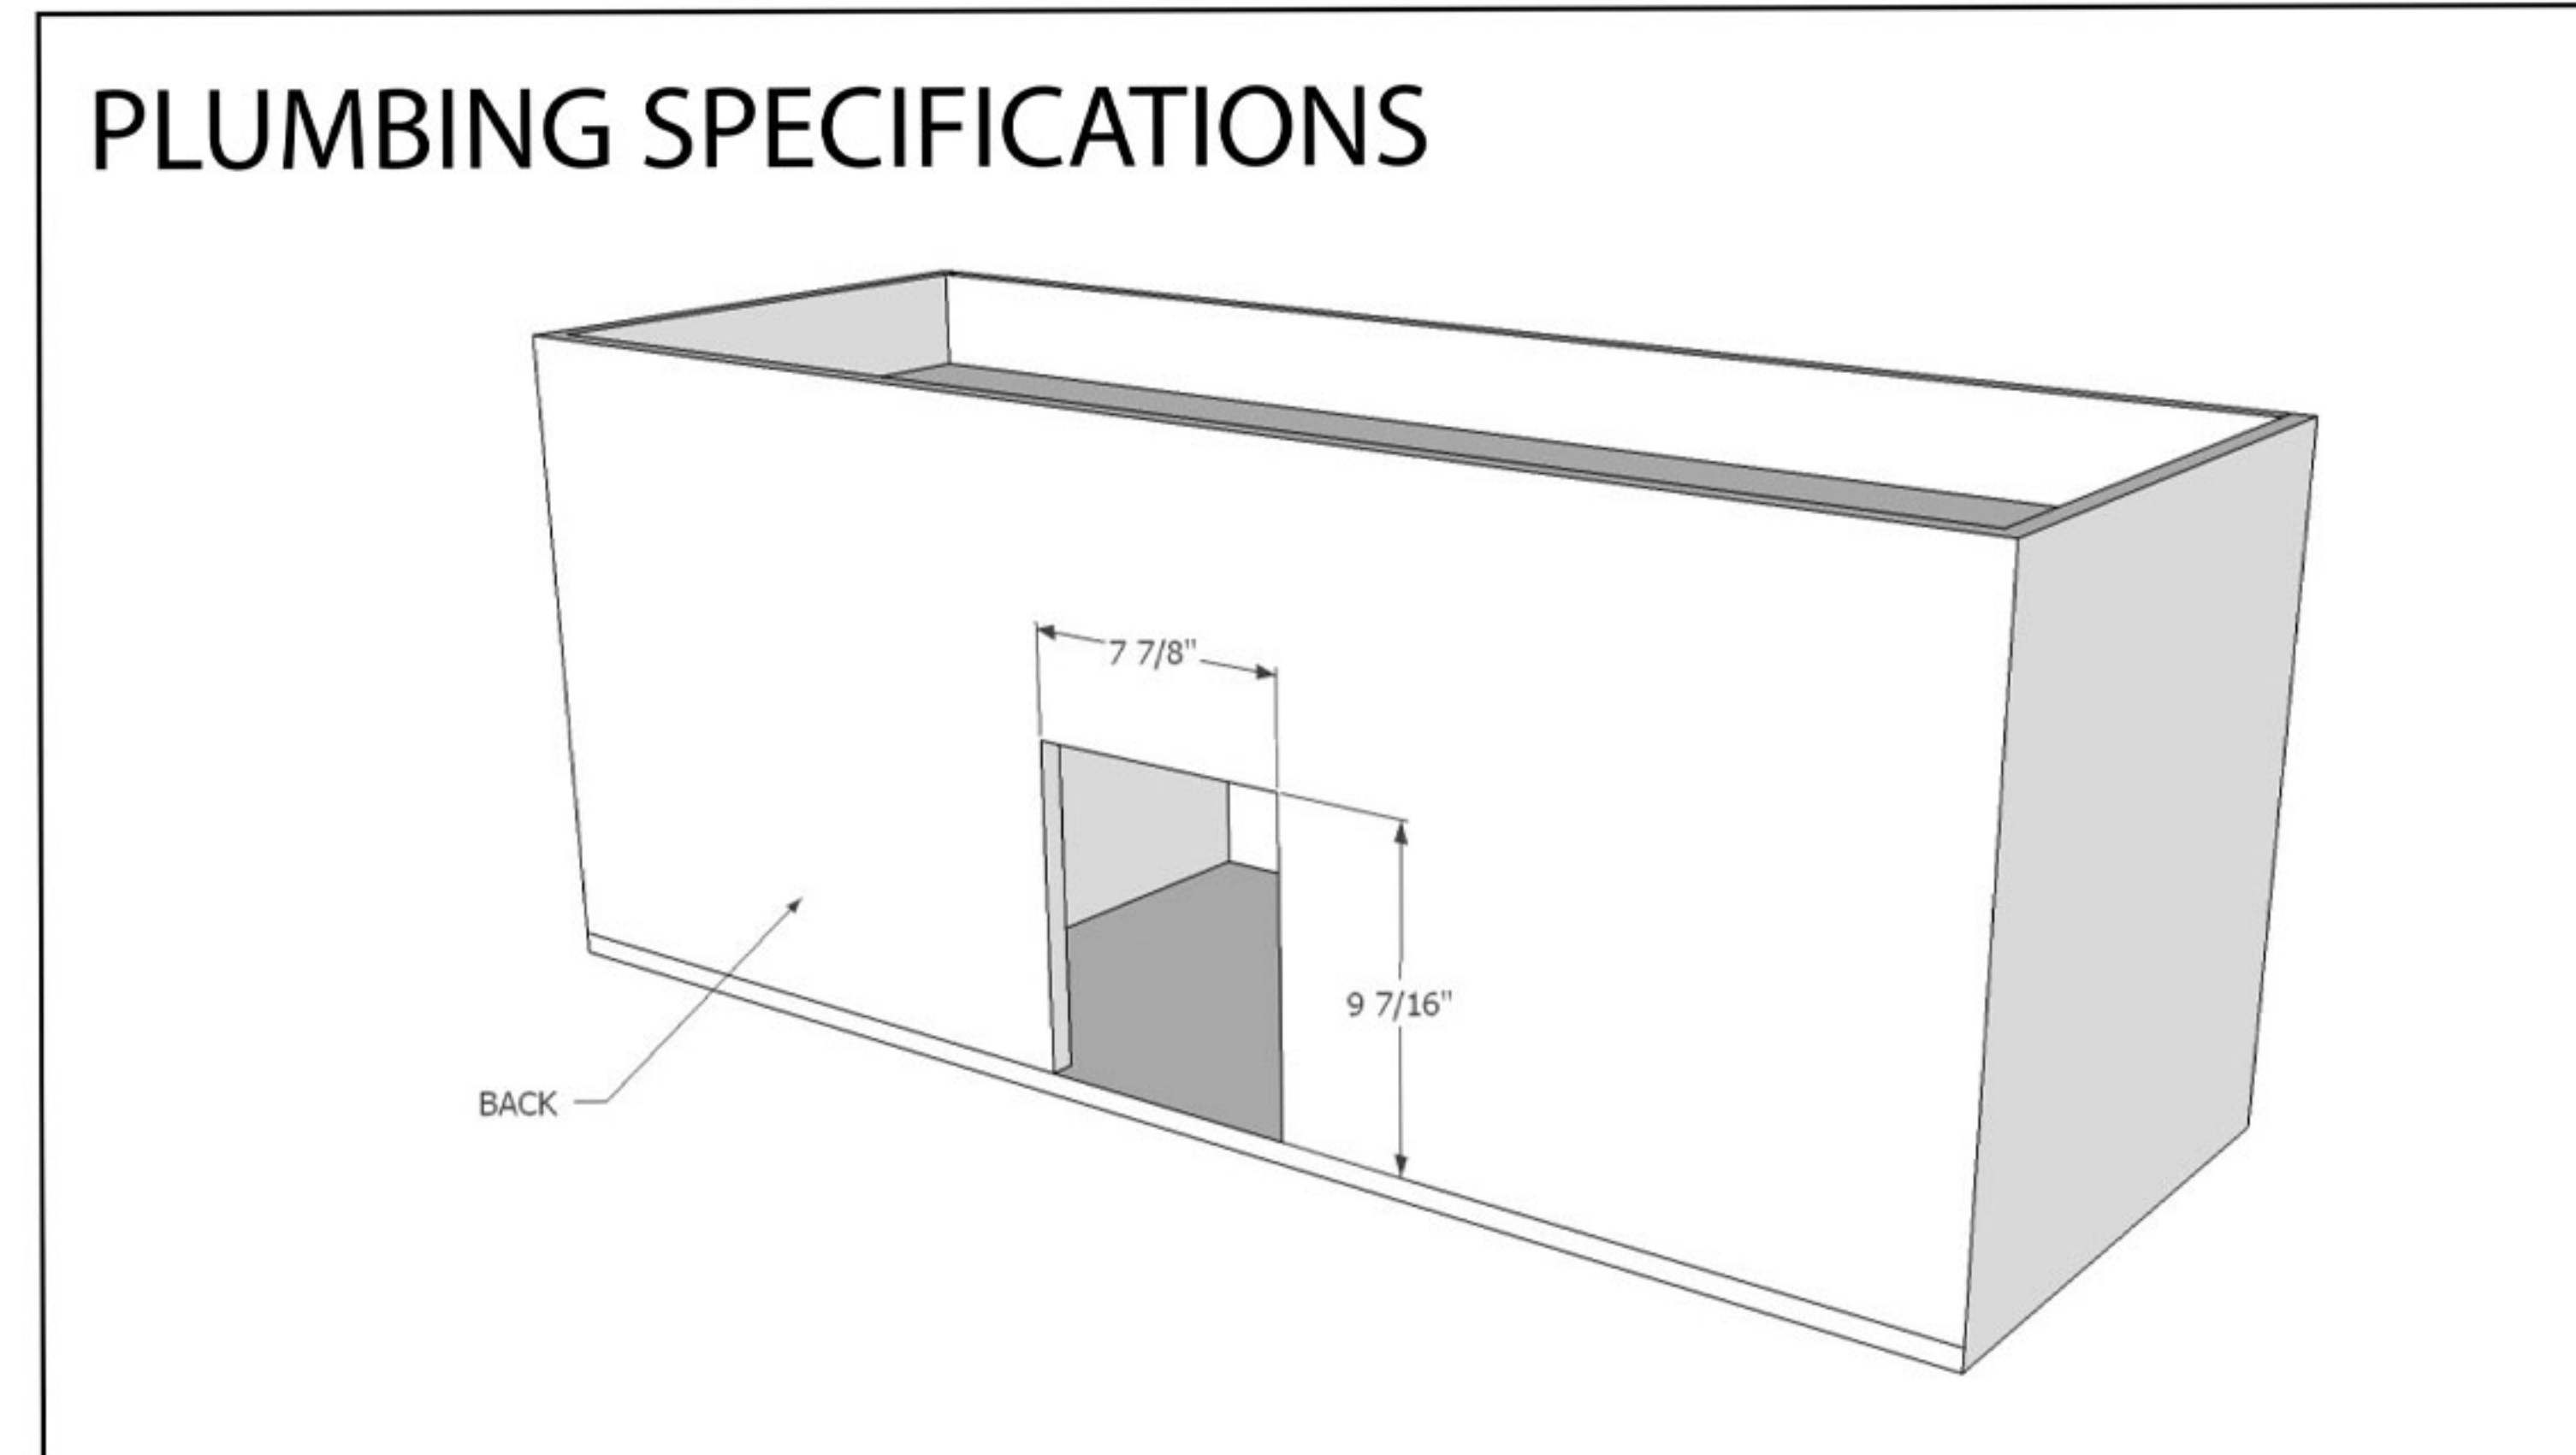

Emoya Home

Aspen Collection - 30 Inch Floating Vanity

Emoya Home
info@emoyahome.com
www.emoyahome.com