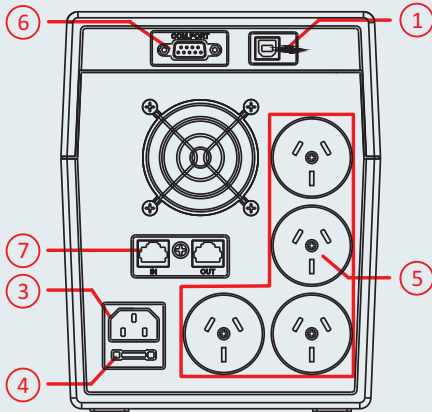

## BACK PANELS

**2200VA**

- 1 - USB communication port
- 2 - RJ11 surge protection
- 3 - IEC input
- 4 - User replaceable fuse
- 5 - Output sockets
- 6 - RS232 communication port
- 7 - RJ45 surge protection