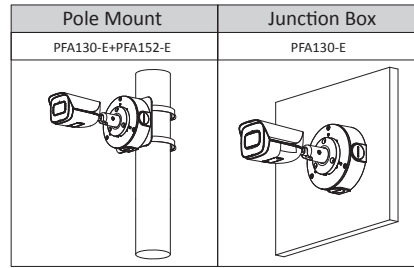

Power

Power Supply	12V DC/PoE (802.3af)
Power Consumption	< 5.4W

Environment

Operating Conditions	-40°C to +60°C (-40°F to +140°F)/less than≤95%
----------------------	--

Storage Conditions	-40°C to +60°C (-40°F to +140°F)
Ingress Protection	IP67
Structure	
Casing	Metal
Dimensions	192.7 mm × 70.5 mm × 66.4 mm (632.2" × 231.3" × 217.8") (L × W × H)
Net Weight	590 g (1.3lb)
Gross Weight	780 g (1.7lb)