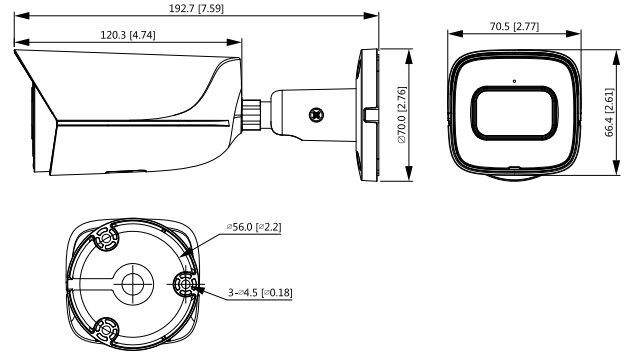

Power

Power Supply	12V DC/PoE (802.3af)
Power Consumption	< 5.4W

Environment

Operating Conditions	-40°C to +60°C (-40°F to +140°F)/less than≤95%
----------------------	--

Storage Conditions	-40°C to +60°C (-40°F to +140°F)
Ingress Protection	IP67
Structure	
Casing	Metal
Dimensions	192.7 mm × 70.5 mm × 66.4 mm (632.2" × 231.3" × 217.8") (L × W × H)
Net Weight	590 g (1.3lb)
Gross Weight	780 g (1.7lb)

Dimensions (mm[inch])

Ordering Information		
Type	Part Number	Description
5MP Camera	DH-IPC-HFW3541EP-SA	5MP Lite AI IR Fixed focal Bullet Network Camera, PAL
	DH-IPC-HFW3541EN-SA	5MP Lite AI IR Fixed focal Bullet Network Camera, NTSC
Accessories (optional)	PFA130-E	Junction Box
	PFA152-E	Pole Mount
	PFM321D	DC12V1A Power Adapter
	LR1002-1ET/1EC	Single-port Long Reach Ethernet Over Coax Extender
	PFM900-E	Integrated Mount Tester
	PFM114	TLC SD Card