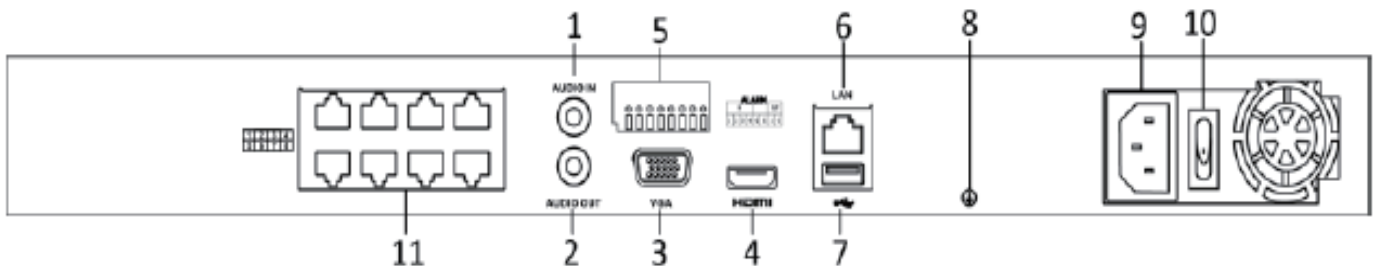

Rear Panel:

1. Audio In
2. Audio Out
3. VGA Interface
4. HDMI Interface
5. Controller port, Alarm In/Alarm Out
6. LAN Network Interface
7. USB 3.0 Interface
8. GND
9. 100 to 240 VAC power supply
10. Power Switch
11. Network Interfaces with PoE Function