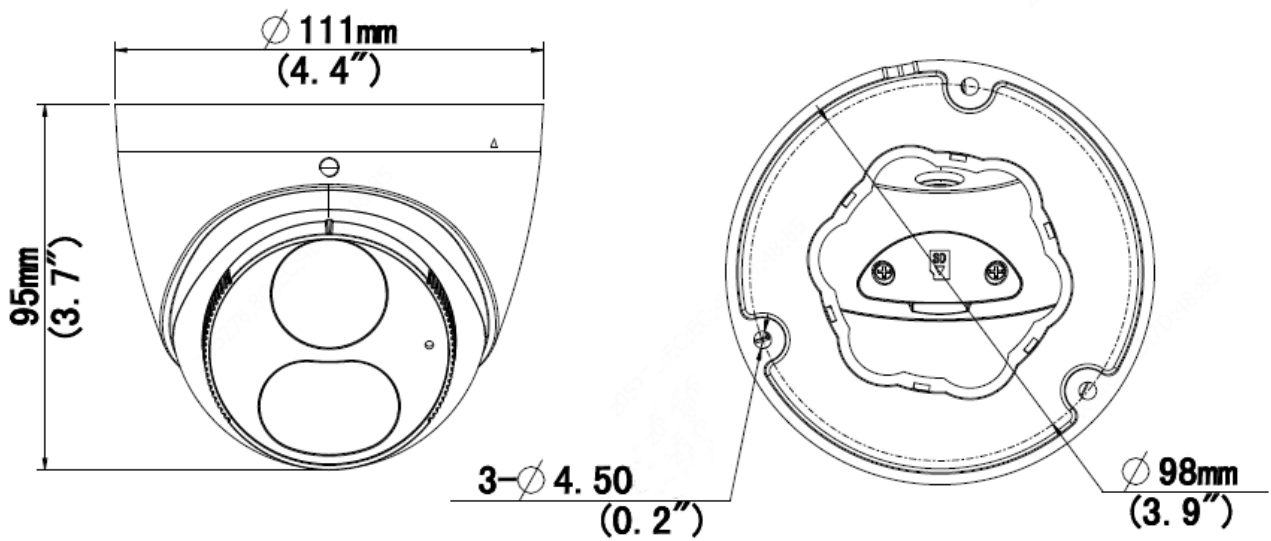

## Key Features

- High quality image with 8MP, 1/2.8"CMOS sensor
- 8MP(3840\*2160)@20fps; 5MP(3072\*1728)@30/25fps; 4MP(2560\*1440)@30/25fps; 2MP(1920\*1080)@30/25fps
- Ultra 265, H.265, H.264, MJPEG
- Smart intrusion prevention, include cross line, intrusion, enter area, leave area detection
- Based on target classification, smart intrusion prevention significantly reduce false alarm caused by leaves, birds and lights etc., accurately focus on human and, motor vehicle and non-motor vehicle
- Supports sound and light alarm linkage. When Smart intrusion prevention is triggered, the camera links sound alarm and light linkage.
- 120dB true WDR technology enables clear image in strong light scene
- Support 9:16 Corridor Mode
- Built-in Mic and Speaker
- Smart IR, up to 30m (98ft) IR distance
- Supports 256 G Micro SD card
- IP67 protection

## Dimensions