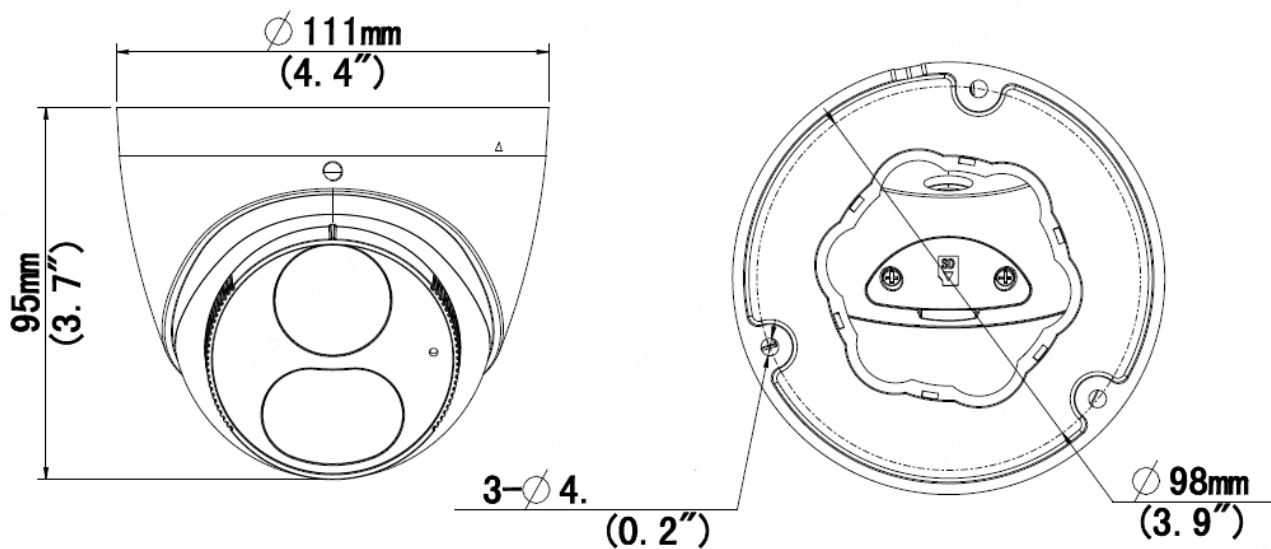

## Specifications

IPC-T1E6-AF28K-B					
<b>Camera</b>					
Sensor	1/2.7", 6.0 megapixel, progressive scan, CMOS				
Minimum Illumination	Colour: 0.003Lux (F1.6, AGC ON) 0Lux with IR on				
Day/Night	IR-cut filter with auto switch (ICR)				
Shutter	Auto/Manual, 1 ~ 1/100000s				
Adjustment angle	Pan: 0° to 360°, Tilt: 0° to 80°, Rotate: 0° to 360°				
S/N	>56dB				
WDR	120dB				
<b>Lens</b>					
Lens Type	2.8mm @1.6, Fixed-focal				
Lens Mount	M12				
Angle of View (H)	112.9°				
Angle of View (V)	59.1°				
Angle of View (O)	121.2°				
<b>DORI</b>					
DORI Distance	Lens (mm)	Detect (m)	Observe (m)	Recognize (m)	Identify (m)
	2.8	63.0	25.2	12.6	6.3
<b>Illuminator</b>					
IR Range	Up to 30m (98 ft) IR range				
Wavelength	850nm				
IR On/Off Control	Auto/Manual				
<b>Video</b>					
Video Compression	Ultra 265, H.265, H.264, MJPEG				
H.264 code profile	Baseline profile, Main profile, High profile				
Frame Rate	Main Stream: 6MP (3072*2048), Max 20fps; 5MP (2880*1620), Max 25fps; 4MP (2560*1440), Max 25fps; 3MP (2304*1296), Max 30fps; 1080P (1920*1080), Max 30fps; Sub Stream: 720P (1280*720), Max 30fps; D1 (720*576), Max 30fps; 640*360, Max 30fps; 2CIF (704*288), Max 30fps; CIF (352*288), Max 30fps;				
Video Bit Rate	128 Kbps~16 Mbps				
U-code	Supported				
9:16 Corridor Mode	Supported				
OSD	Up to 4 OSDs				
Privacy Mask	Up to 4 areas				
ROI	Up to 8 areas				
Motion Detection	Up to 4 areas				
<b>Image</b>					
White Balance	Auto/Outdoor/Fine Tune/Sodium Lamp/Locked/Auto2				
Image Setting	Image rotation, brightness, saturation, contrast, sharpness, gain adjustable by web browser				
Digital Noise Reduction	2D/3D DNR				
Smart IR	Support				

## Dimensions