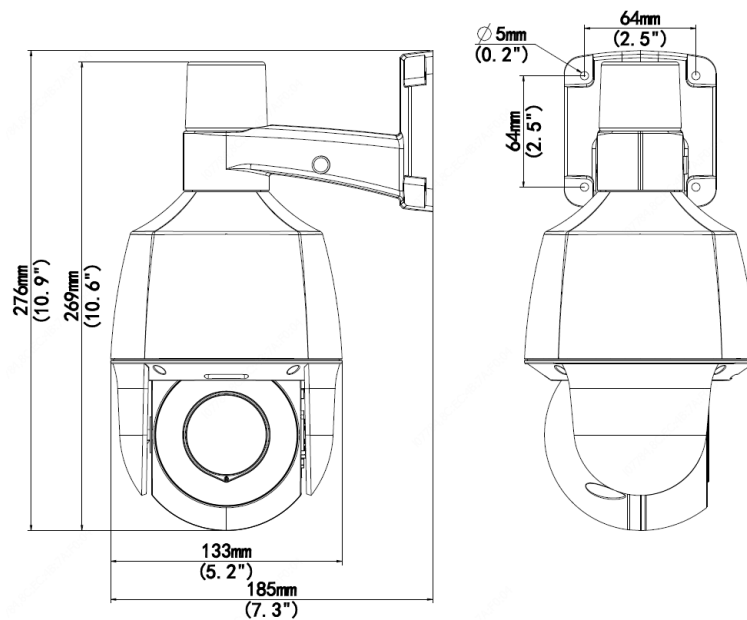

Power	Power consumption: MAX 18W
Power Interface	Ø 5.5mm coaxial power plug
Dimensions (Ø x H)	Φ133mm*269mm (Φ5.2"x 10.6")
Weight	0.87 kg (1.92lb)
Working Environment	-20°C ~ 60°C (-4°F to 140°F), Humidity: ≤95% RH(non-condensing)
Storage Environment	-40°C ~ 70°C (-40°F to 158°F), Humidity: ≤95% RH(non-condensing)
Surge Protection	2KV
Reset Button	Support
Protection	Ingression protection: IP66 Vandal resistant: N/A

Dimensions

Accessories

www.uniview.com/uniarch

©2022 Zhejiang Uniview Technologies Co., Ltd. All rights reserved.

*Product specifications and availability are subject to change without notice.