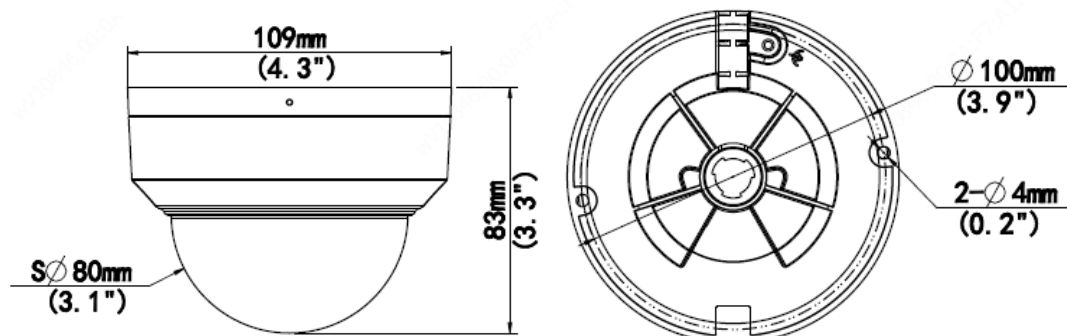

Dimensions

Accessories

www.uniview.com/uniarch

©2021 Zhejiang Uniview Technologies Co., Ltd. All rights reserved.

*Product specifications and availability are subject to change without notice.