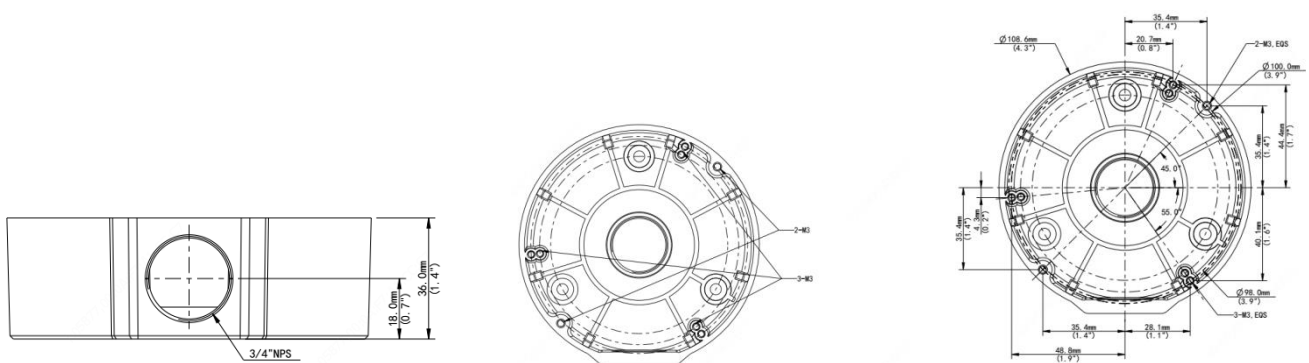

Fixed Dome Junction Box

TR-JB03-G-IN-BLACK

Specifications

Bracket	TR-JB03-G-IN-BLACK
Application	Junction box for IPC-T1EX-B Series and IPC-T1PX-B Series fixed dome camera
Dimensions	φ106.6mm*36mm (4.20" x1.42")
Weight	0.2kg(0.44lb)
Material	Aluminum alloy

Dimensions

www.uniview.com/uniarch

©2021 Zhejiang Uniview Technologies Co.,Ltd. All rights reserved.

*Product specifications and availability are subject to change without notice.