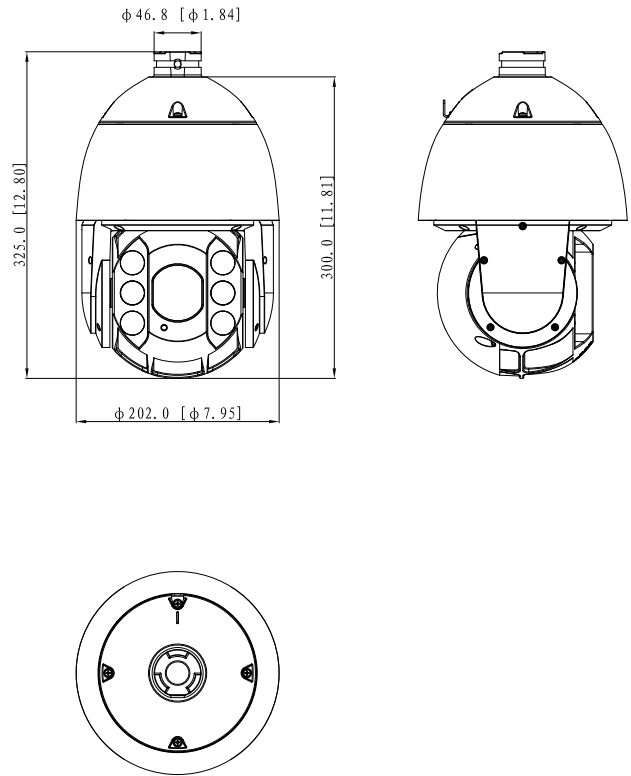

**Structure**

Casing	ADC12
Product Dimensions	325.3 mm × Φ202.0 mm (12.81" × Φ7.95") (H × D)
Net Weight	4.6 kg (10.14 lb)
Gross Weight	9.1 kg (20.06 lb)

**Ordering Information**

Type	Part Number	Description
4M WizMind PTZ Camera	DH-SD6C3425XB-HNR-A-PV1	4MP 25x Starlight IR PTZ AI Network Camera
	SD6C3425XB-HNR-A-PV1	4MP 25x Starlight IR PTZ AI Network Camera
Accessories	DC24V/2.5A	Power Adapter
	PFB305W	Wall Mount Bracket
	PFA111	Mount Adapter
	PFB300C	Ceiling Mount Bracket
	PFB301C	Ceiling Mount Bracket
	PFB303S	Parapet Mount Bracket
	PFB301S-E	Plane Mount Bracket
	PFA151	Corner Mount Bracket
	PFA150	Pole Mount Bracket

PFB303S Parapet Mount Bracket

PFB301S-E Plane Mount Bracket

PFA151 Corner Mount Bracket

PFA150  
Pole Mount  
Bracket

**Dimensions (mm[inch])**

<p>Wall Mount</p> <p>PFB305W</p>	<p>Ceiling Mount</p> <p>PFA111+PFB300C</p>	<p>Ceiling Mount</p> <p>PFA111+PFB301C</p>
<p>Pole Mount(Vertical)</p> <p>PFB305W+PFA150</p>	<p>Corner Mount</p> <p>PFB305W+PFA151</p>	<p>Pole Mount(Horizontal)</p> <p>PFA111+PFB300C+PFA150</p>
<p>Plane Mount</p> <p>PFB301S-E</p>	<p>Parapet Mount</p> <p>PFA111+PFB303S</p>	