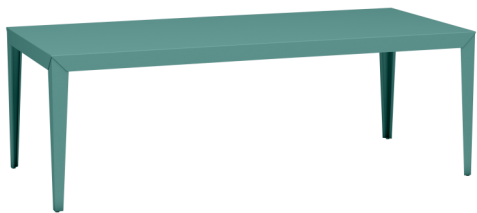

Zef Outdoor Rectangular Dining Table 87x39

by Matière Grise

Design by
Luc Jozancy

Materials
Aluminum
Epoxy coating

Dimensions
L 87" x W 39" x H 30"

Net Weight
57 lbs

Assembly
Assembly required

Country of Origin
France

COLORS													
	white 001	matte black 031	anthracite 222	thunderstorm 221	chalk 023	sand 018	taupe 192	brass 230	olive 121	celadon 006	storm 116	frost orange 144	
	AVAILABLE ON REQUEST												
		cream 190	bronze 181	champagne 281	saffron 131	chick 014	camo 122	canopy 124	jekyll 123	teal 120	azure 111	klein 112	denim 007
		duck 115	night 114	cloud 002	mars 171	purple 172	burgundy 153	terracotta 142	peach 143	vermillion 012	coral 032	watermelon 163	baby pink 162
		SIZES											
			35x26	47x32	51x24	55x35	71x26	71x35	87x39	110x45			