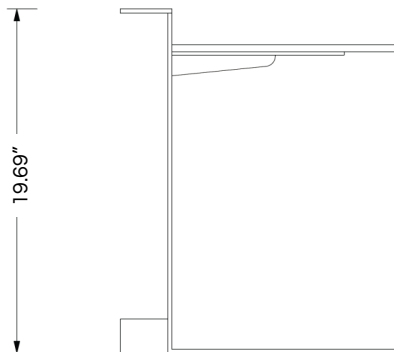

15.75"

19.69"