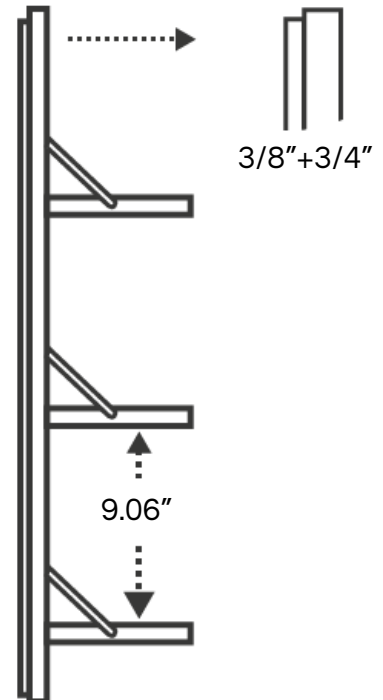

Fläpps Triple Shelf 32x32
by AMBIVALENZ

Design by
Malte Grieb

Materials
Birch plywood
Stainless steel hardware

Dimensions
L 32" x H 32" x D 1"

Net Weight
22 lbs

Package Dimensions
L 34" x W 34" x H 3"

Delivery Weight
26 lbs

Country of Origin
Germany

Warranty
1 year (limited)

COLORS

white

black

31.50"

8.27"