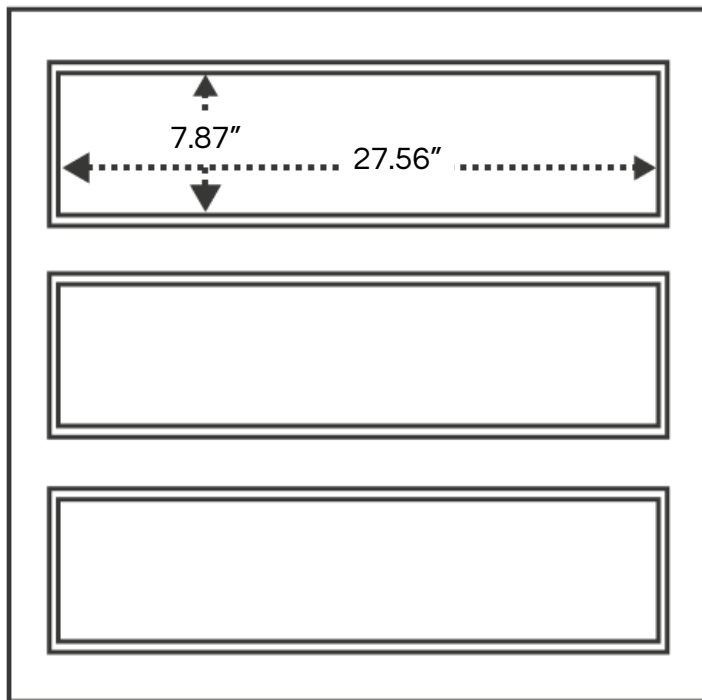

Fläpps Triple Shelf 32x32
by AMBIVALENZ

Design by
Malte Grieb

Materials
Birch plywood
Stainless steel hardware

Dimensions
L 32" x H 32" x D 1"

Net Weight
22 lbs

Package Dimensions
L 34" x W 34" x H 3"

Delivery Weight
26 lbs

Country of Origin
Germany

Warranty
1 year (limited)

COLORS

white

black

31.50"

8.27"