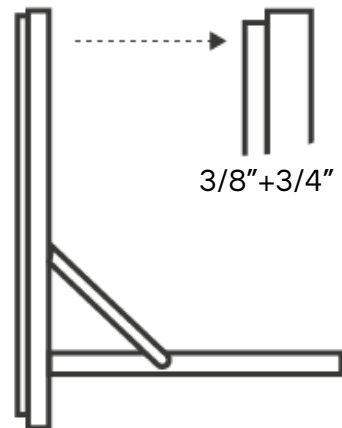

MONOFAQTS

Fläpps Shelf 24x16

by AMBIVALENZ

Design by
Malte Grieb

Materials
Birch plywood
Stainless steel hardware

Dimensions
L 24" x H 16" x D 1"

Net Weight
9 lbs

Package Dimensions
L 26" x W 18" x H 3"

Delivery Weight
12 lbs

Country of Origin
Germany

Warranty
1 year (limited)

COLORS

white

black

23.62"

15.75"

19.69"

11.81"

12.20"

$\frac{3}{8} + \frac{3}{4}$ "