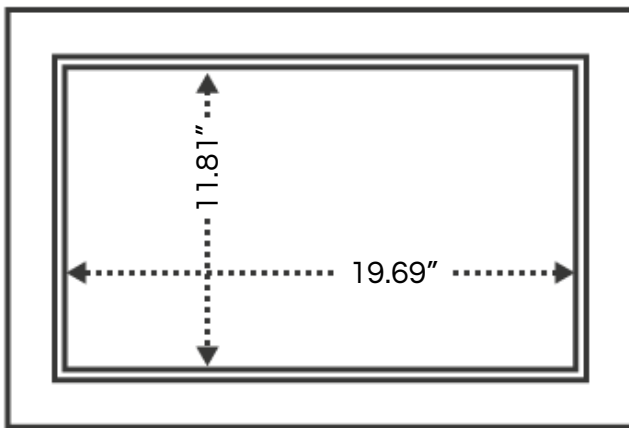

MONOFAQTS

Fläpps Shelf 24x16

by AMBIVALENZ

Design by
Malte Grieb

Materials
Birch plywood
Stainless steel hardware

Dimensions
L 24" x H 16" x D 1"

Net Weight
9 lbs

Package Dimensions
L 26" x W 18" x H 3"

Delivery Weight
12 lbs

Country of Origin
Germany

Warranty
1 year (limited)

COLORS

white

black

23.62"

15.75"

19.69"

11.81"

12.20"

$\frac{3}{8} + \frac{3}{4}$ "