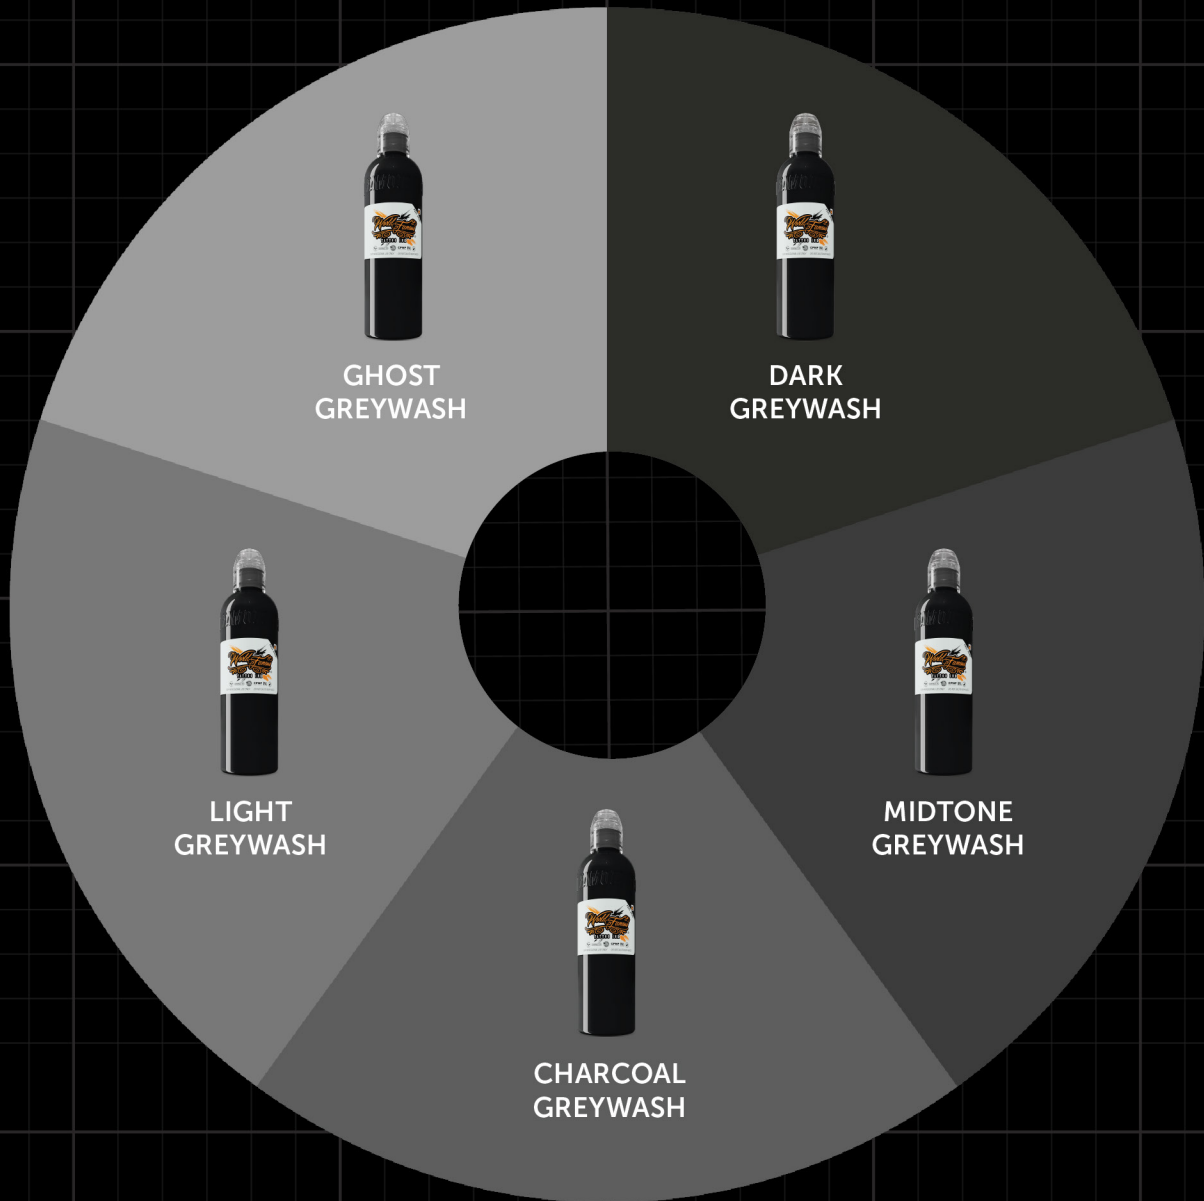

GREYWASH INKS SWATCHES

Color represents ink swatch, not the color seen in the bottle.

GREYWASH INKS

Color represents ink swatch, not the color seen in the bottle.

Ghost Greywash

- 1oz | 2oz | 4oz | 8oz
- Very Thin
- Shading

Light Greywash

- 1oz | 2oz | 4oz | 8oz
- Very Thin
- Shading

Charcoal Greywash

- 1oz | 2oz | 4oz | 8oz
- Very Thin
- Shading

Midtone Greywash

- 1oz | 2oz | 4oz | 8oz
- Very Thin
- Shading

Dark Greywash

- 1oz | 2oz | 4oz | 8oz
- Very Thin
- Shading