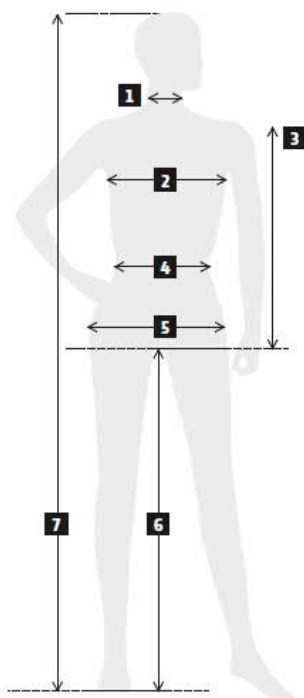

SIZE GUIDE

FIND THE PERFECT FIT

Use our size guide to understand how to take your body measurements. Then check the charts to find the size that you can wear all day to feel great every day.

WHAT TO MEASURE WHERE

- 1 | Neck width
- 2 | Chest width
- 3 | Sleeve length
- 4 | Waist width
- 5 | Hip width
- 6 | Inseam
- 7 | Body height

Unless otherwise indicated, measurements in cm

TOP OF THE WORLD

Articles with item no. MC1* (1-7)

Articles with Item
no. **MCS**

OUTERWEAR

	ORDERING SIZE 44-68	44	46	48	50	52	54	56	58	60	62	64	66	68
1	Neck width	37	37	38	39	40	41	42	43	44	45	46	47	48
2	Chest	88	92	96	100	104	108	112	116	120	124	128	132	136
3	Sleeve length	59	60	61	62	63	64	65	66	66	67	67	68	68
4	Waist	74	78	82	86	90	94	98	102	106	110	114	118	122
7	Body height	164-175		172-182		178-188		180-194		187-196		192-198		

	ORDERING SIZE XS-4XL	XS	S	M	L	XL	2XL	3XL	4XL
1	Neck width	36-37	38-39	40-41	41-42	43-44	45-46	46-47	47-48
2	Chest	88-92	92-96	96-100	104-108	112-116	120-124	128-132	136
3	Sleeve length	59-60	60-61	62	63-64	65-66	66-67	67-68	68
4	Waist	72-76	76-80	82-86	88-93	93-98	100-105	107-112	114-119
7	Body height	164-175		172-182		180-188		187-194	