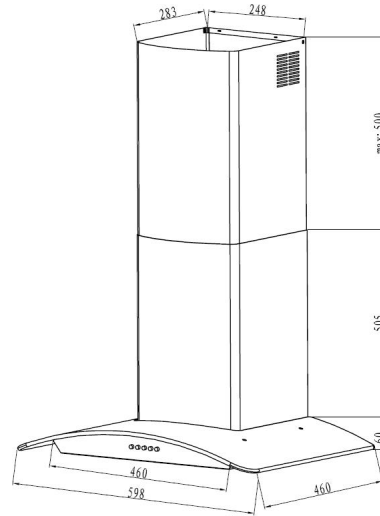

Description

Robinhood 60cm Curved Glass Wall Canopy Rangehood – RWV3CL60G

RWV3CL60G

Features and benefits

Max Motor Performance

750 m3/hr

Stainless steel finish

Sleek, durable and with a modern appearance

Washable filter

Filters are removable and easy to maintain and clean

Specifications

Aesthetics

Type	Canopy
Size	60cm
Lighting	2 x 1W LED
Finish	Stainless steel and curved glass
Filters	1 x aluminium mesh filters.
Control Type	Push button

Dimensions (mm)

Dimensions	598w x 565-1015h x 460d
Flue Diameter	150mm
Optional Extension Flues	2201 (12 ft)
Weight	15.9kg