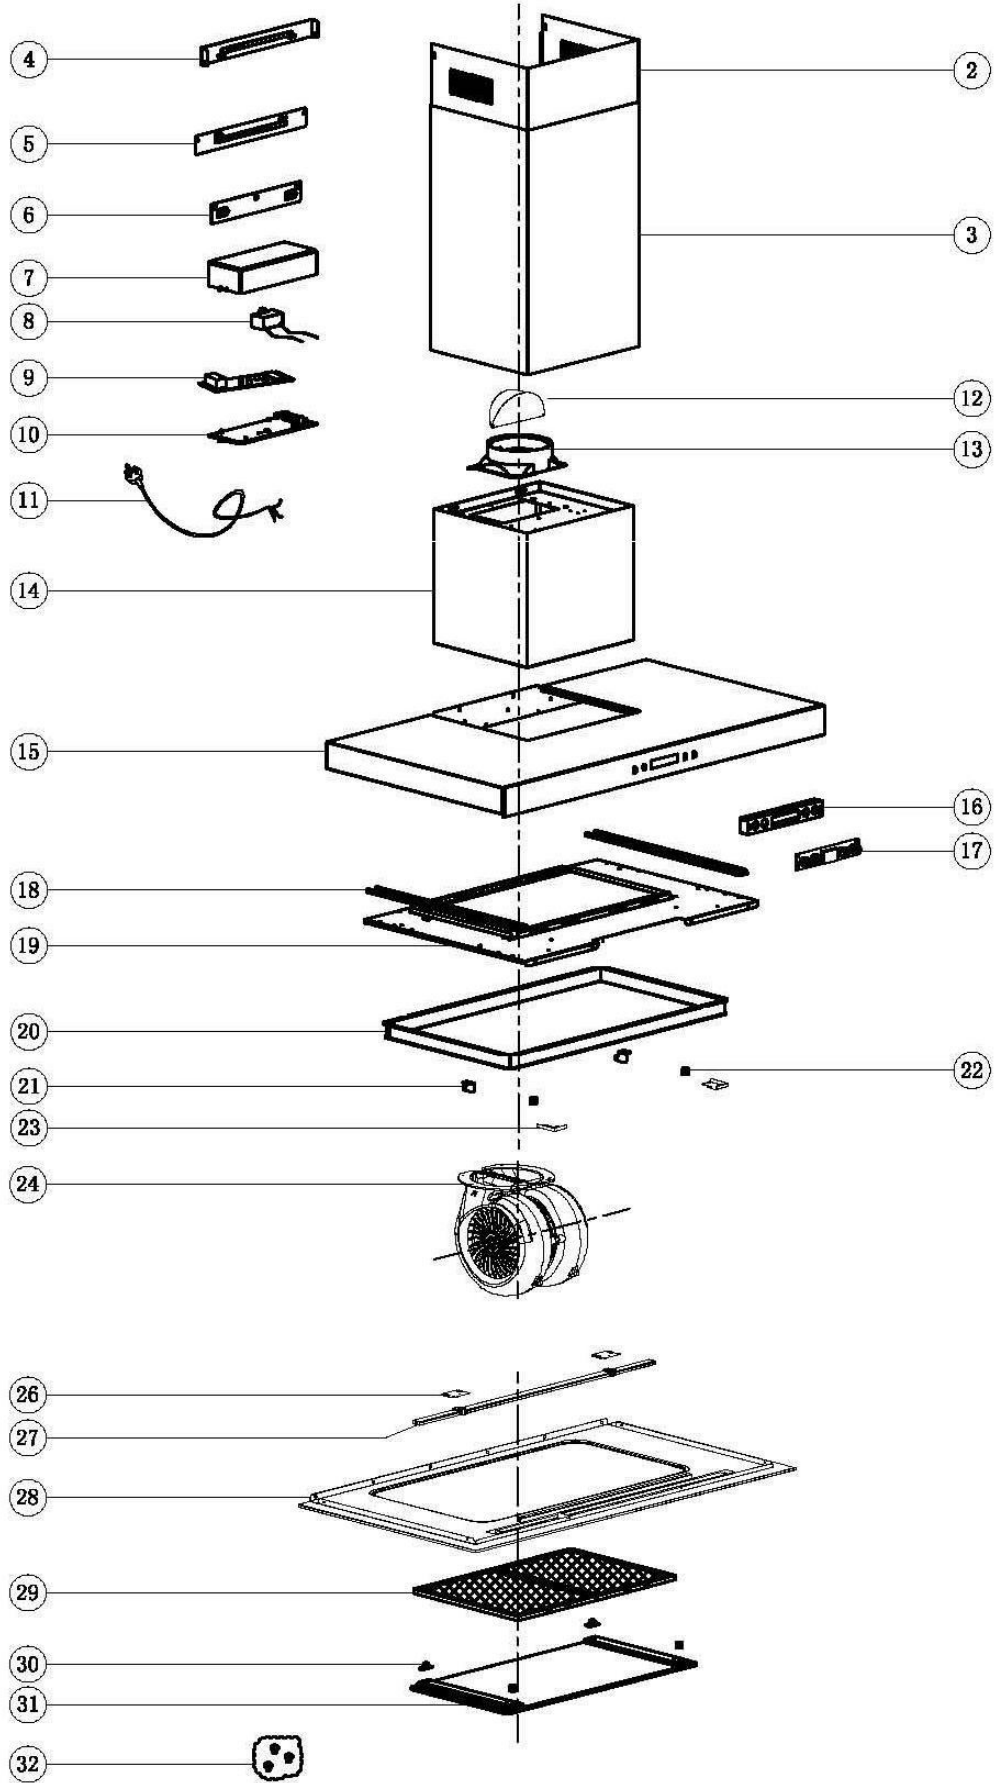

Description: **ROBINHOOD CANOPY RANGEHOOD**  
Model Number: **RWJ3CL9BK**

Model pictured: **RWJ3CL9BK**

# Exploded view

		Part number
Item	Description	
2	Inner chimney	1130204281
3	Outer chimney	1130201648
4	Upper chimney bracket	1140400082
5	Lower chimney bracket	1140400083
6	Mounting bracket	1140400087
7	PCB box cover	12001010200064
10	PCB box bottom	12001010200143
8	Capacitor	1400100006C
9	PCB	1400500174
11	Wire & plug	1400400050B
12	Duct Adaptor	12001010300004A
17	Touch control	1400500199A
24	Motor assembly	1400200123BA
27	LED strip	1400600074
29	Aluminium filter	1300100017
32	Screw kit	S3503CCBNN

## Wiring diagram