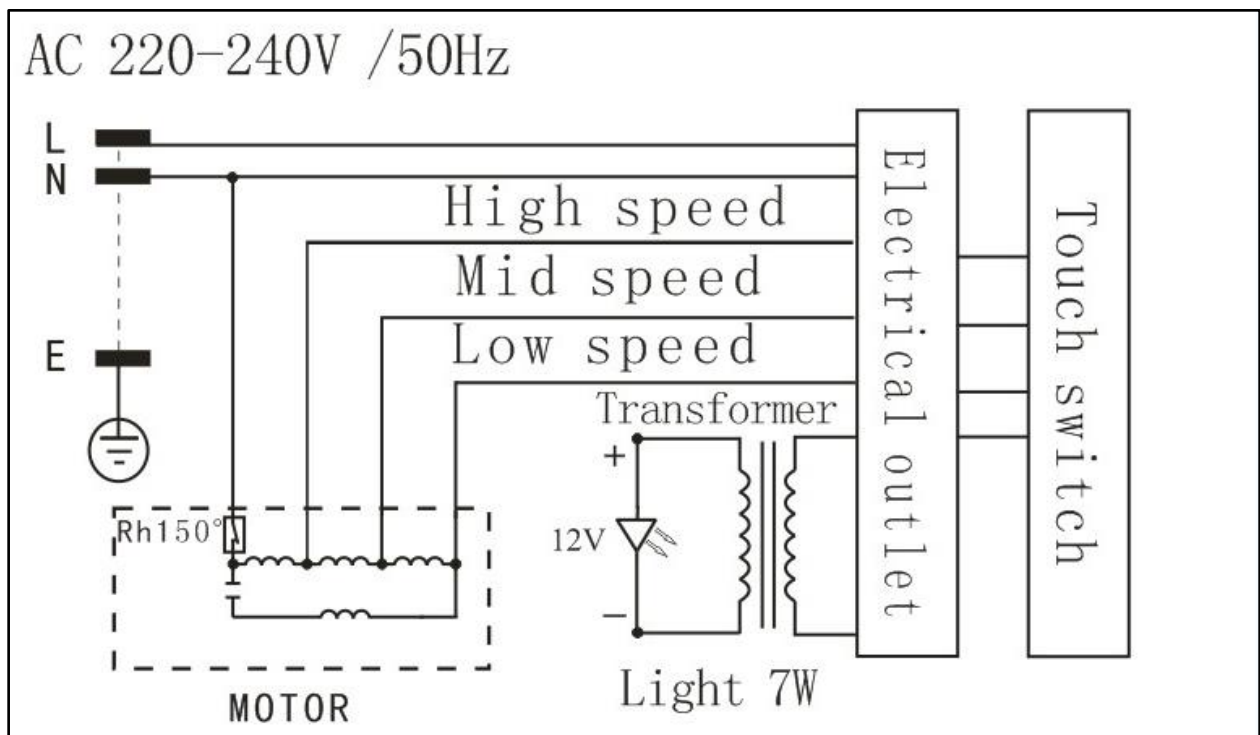

Wiring diagram

New Zealand

Monaco Corporation Ltd
Telephone: (09) 415 6000
Facsimile: (09) 415 7400
Email: enquiries@robinhood.co.nz
www.robinhood.co.nz

Australia

Shiro Australia Pty Ltd
(ABN 28 002 386 129)
Telephone: 1800 648 556
Facsimile: 1800 628 577
Email: enquiries@robinhood.com.au
www.robinhood.com.au