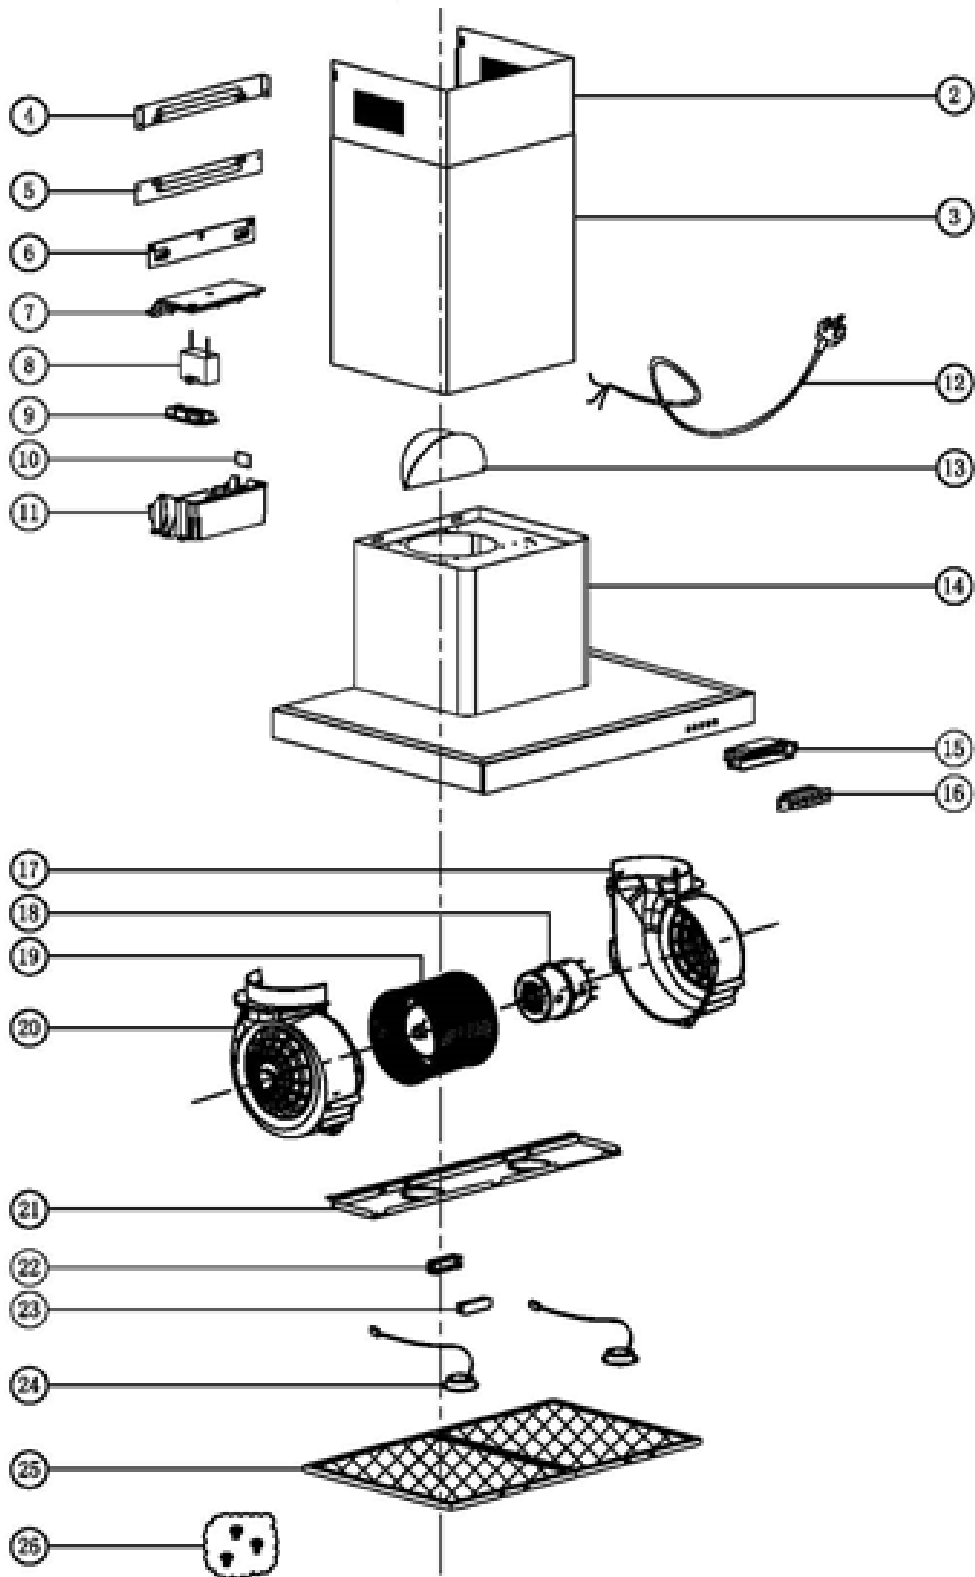

Description: **ROBINHOOD BOX CANOPY 90CM STAINLESS STEEL**

Model Number: **RWE3CL9SS**

Models pictured: **RWE3CL9SS**

# Exploded view

Model pictured: **RWE3CL9SS**

*Model & Parts may vary slightly from images pictured*

## Parts List

Item	Description	Part Number	Qty on Product
2	Inner chimney	1130203516	1 pc
3	Outer chimney	1130202585	1 pc
Optional	Extension flue kit total length 1420mm	2611	1 set
	Extension flue kit total length 2100mm	2612	1 set
4	Inner chimney bracket	1140400085	1 pc
5	Outer chimney bracket	1140400084	1 pc
6	Hook	1140400087	1 pc
7	Electrical box cover	12001010200263	1 pc
8	Capacitor	1400100132	1 pc
9	PCB board	1400500403	1 pc
10	Electrical box seal cover	12001010200261	1 pc
11	Electrical box	12001010200262	1 pc
12	Cable with plug	1400400050	1 pc
13	Blades of outlet	12001010300005	1 set
14	Casing assembly	1139803168	1 set
15 & 16	Push button assembly	1400300335	1 set
17 & 18 & 19 & 20	Motor assembly	1400200412	1 set
21	Lamp plate	1130202618	1 pc
22 & 23	Terminal box	12001010200141	1 set
24	LED light	1400600336	2 pcs
25	Al filter with S/S surface (271*319.5)	1300100103	3 pcs
Optional	Charcoal filters	2537	Pack of 3
26	Screw bag	AT3503CSW	1 bag