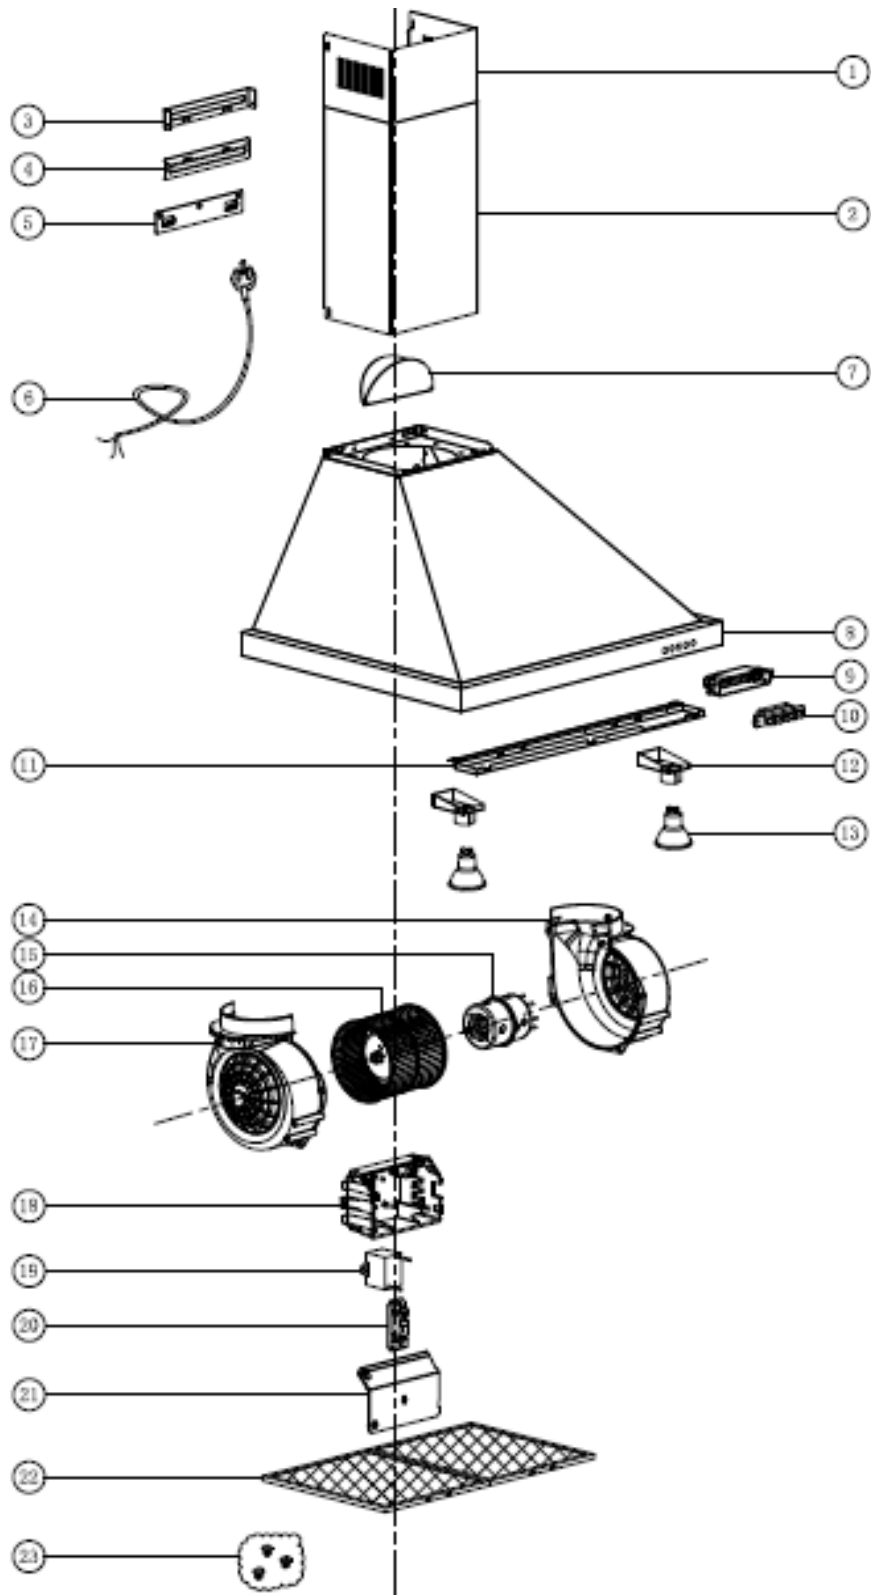

Description: **ROBINHOOD CANOPY RANGEHOOD 60CM WHITE**

Model Number: **RWC3CL6WHT**

Model pictured: **RWC3CL6WHT**

Exploded view

Model pictured: **RWC3CL6WHT**

Parts List

Item	Description	Part Number	Qty on Product
1	Inner chimney	1150302306	1
2	Outer chimney	1150302335	1
Optional	Chimney extension 900-1350mm for 3048mm ceiling	2180	1 set
3	Inner chimney bracket	1140400071	1
4	Outer chimney bracket	1140400070	1
5	Hook	1140400072	1
6	Cable with plug	1400400051	1
7	Blades of outlet	12001010300005	1
8	Casing assembly	1159801228	1
9 & 10	Switch assembly	1400300304	1
11	Front plate	1150302316	1
12	Lamp holder assembly	1400600026	2
13	GU10 lamp	1400600420	2
14 & 15 & 16 & 17	Motor assembly	AT30-3AMA	Not Available
18	Electrical box	12001010200262	1
19	Capacitor	1400100132	1
20	Wiring board	1400500403	1
21	Electrical box cover	12001010200263	
22	Aluminium filter (259.3*319.5)	1300100072	2
Optional	Charcoal filters	2536	Pack of 2
23	Screw bag	AT3503ASW	1