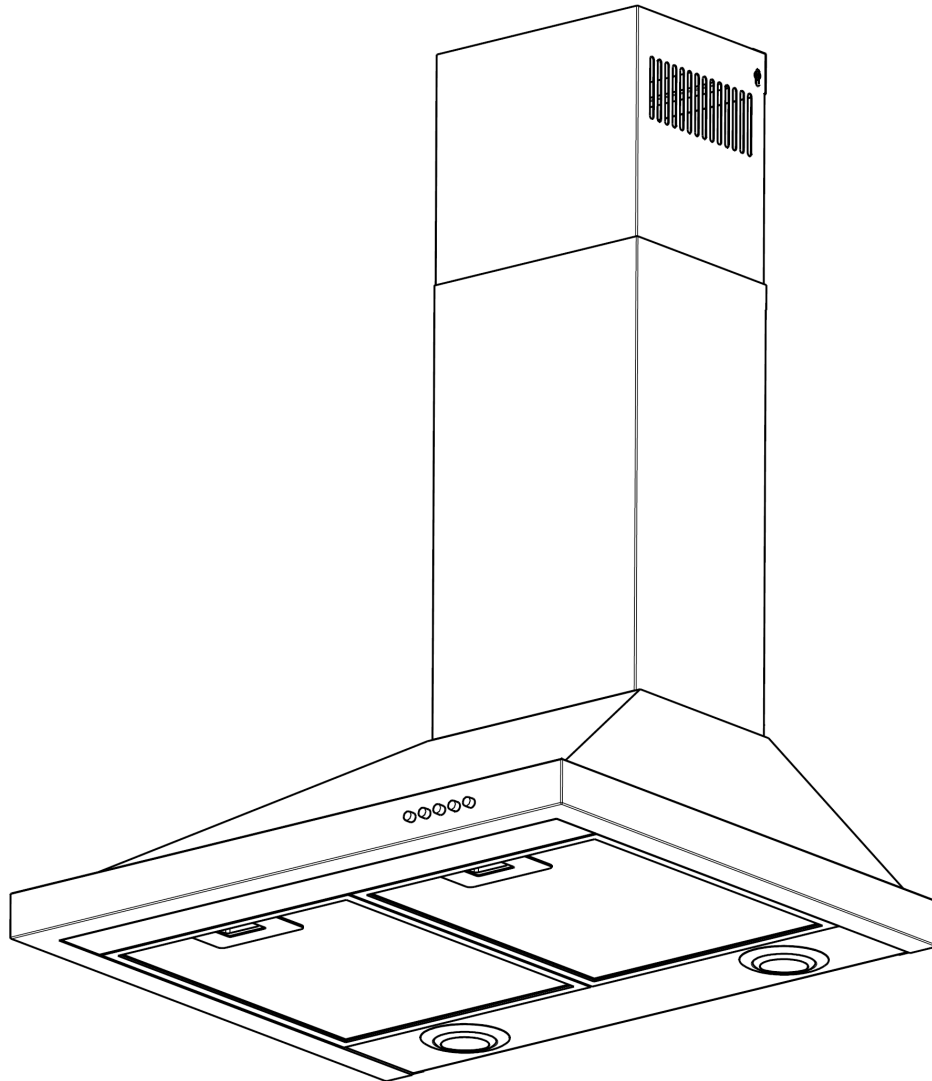

Description: **ROBINHOOD CANOPY RANGEHOOD 60CM WHITE**

Model Number: **RWC3CL6WHT**

Model pictured: **RWC3CL6WHT**

Exploded view

Model pictured: **RWC3CL6WHT**

Parts List

Item	Description	Part Number	Qty on Product
1	Inner chimney	1150302306	1
2	Outer chimney	1150302335	1
Optional	Chimney extension 900-1350mm for 3048mm ceiling	2180	1 set
3	Inner chimney bracket	1140400071	1
4	Outer chimney bracket	1140400070	1
5	Hook	1140400072	1
6	Cable with plug	1400400051	1
7	Blades of outlet	12001010300005	1
8	Casing assembly	1159801228	1
9 & 10	Switch assembly	1400300304	1
11	Front plate	1150302316	1
12	Lamp holder assembly	1400600026	2
13	GU10 lamp	1400600420	2
14 & 15 & 16 & 17	Motor assembly	AT30-3AMA	Not Available
18	Electrical box	12001010200262	1
19	Capacitor	1400100132	1
20	Wiring board	1400500403	1
21	Electrical box cover	12001010200263	
22	Aluminium filter (259.3*319.5)	1300100072	2
Optional	Charcoal filters	2536	Pack of 2
23	Screw bag	AT3503ASW	1