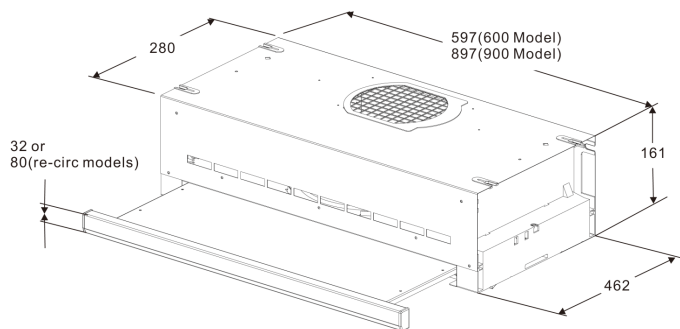

## Key Features

**Max Motor Performance**  
 397 m<sup>3</sup>/hr

**Power Levels**  
 3

**Control Type**  
 Rocker switch

**Lighting**  
 2\*50W Halogen lights

**Venting Type**  
 To be rear ducted or recirculated

## Specifications

Voltage	240V
Frequency	50HZ
Motor Type	Axial motor
Max Motor Performance	397m <sup>3</sup> /hr
Lighting	2*50W Halogen lights
Total Power	160W
Controls	Rocker switch
Speed Levels	2
Filters	3 layers Aluminum filter
Charcoal Filters	Optional, Item code 14951
Rear Ducting Dimensions	285*75mm
Rear Ducting Kit	Optional, item code RHURCADUCTKIT
Power Cord Length	1.2m
Product Dimensions (WxDxH)	597 x 280 x 161mm
Packaging Dimensions (WxDxH)	640 x 340 x 200mm
Gross/ Net Weight	6.5/6.1 Kg