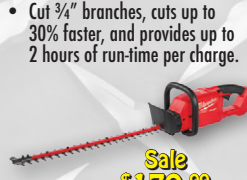

Buy This..
M12 FUEL™ HATCHET™
6" Pruning Saw
MIL252720 Reg. $199.99

After 10% Instant Discount

Get This..
M12™ REDLITHIUM™ HIGH
OUTPUT™ CP2.5 Battery
Pack MIL48112425 **FREE**

Buy This..
M12 FUEL™ 8" Hedge Trimmer
MIL253320 Reg. 199.99

After 10% Instant Discount

Get This..
M12™ REDLITHIUM™ HIGH
OUTPUT™ CP2.5 Battery
Pack MIL48112425 **FREE**

Buy This..
M12™ Brushless Pruning Shears
MIL253420 Reg. 199.99

After 10% Instant Discount

Get This..
M12™ REDLITHIUM™ HIGH
OUTPUT™ CP2.5 Battery
Pack MIL48112425 **FREE**

M18 FUEL™ QUIK-LOK™
Cultivator Attachment
MIL49162739
Reg. $249.99

After 10% Instant Discount

Get This..
M18 FUEL™ QUIK-LOK™
Reciprocator Attachment
MIL49162794 Reg. $399.99

M18 FUEL™ Blower
MIL301720 Reg. $179.99

After 10% Instant Discount

M18 FUEL™ Dual Battery Backpack Blower
MIL300920
Reg. $479.99

After 10% Instant Discount

M18 FUEL™ Brush Cutter
MIL301520 Reg. $399.99

M18™ BL Telescoping Pole Pruning Shears
MIL300820
Reg. $499.99

After 10% Instant Discount

Buy This..
M18 FUEL™ 24" Hedge Trimmer
MIL272620 Reg. $199.99

Get This FREE
M18 REDLITHIUM™ HIGH
OUTPUT™ XC6.0 Battery
MIL48111865

Buy This..
M18 FUEL™ 16" Chainsaw
MIL272720 Reg. $329.99

After 10% Instant Discount

Get This FREE
M18 REDLITHIUM™ HIGH
OUTPUT™ XC6.0 Battery
MIL48111865

Buy This..
M18 FUEL™ 14" Top Handle Chainsaw
MIL282620T Reg. $349.99

After 10% Instant Discount

Get This FREE
M18 REDLITHIUM™ HIGH
OUTPUT™ XC6.0 Battery
MIL48111865

Buy This..
M18 FUEL™ Blower Kit
MIL272421HD Reg. $349.99

After 10% Instant Discount

Get This FREE
M18 REDLITHIUM™ HIGH
OUTPUT™ XC6.0 Battery
MIL48111865

Buy This..
M18 FUEL™ 21" Self-Propelled Dual Battery Mower Kit
MIL282322HD Reg. $1099.99