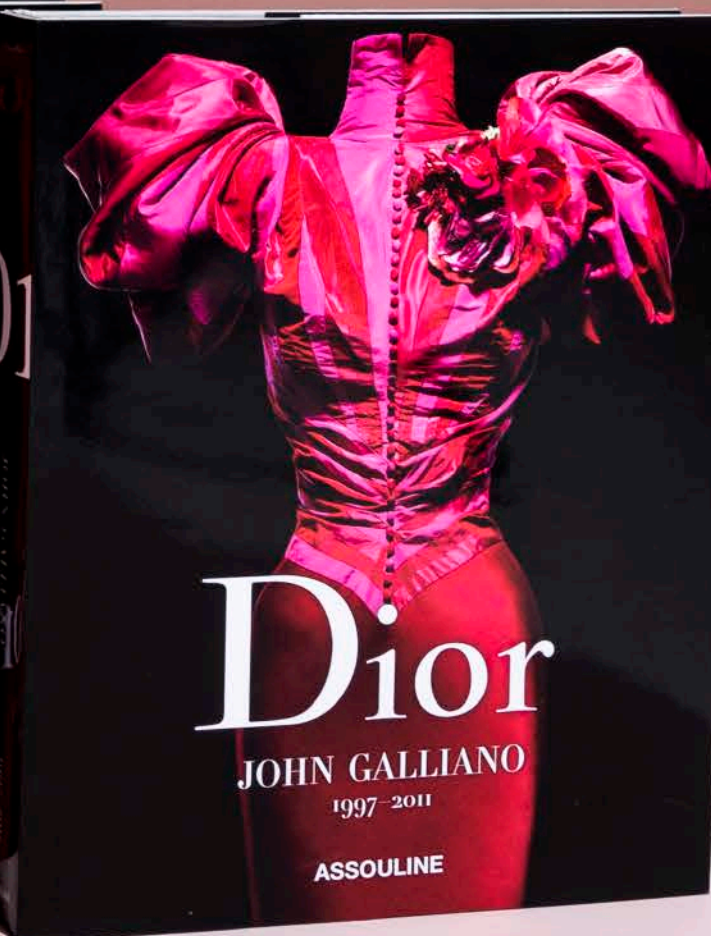

ASS- DIOR
BY JOHN GALLIANO
SKU: BES0111