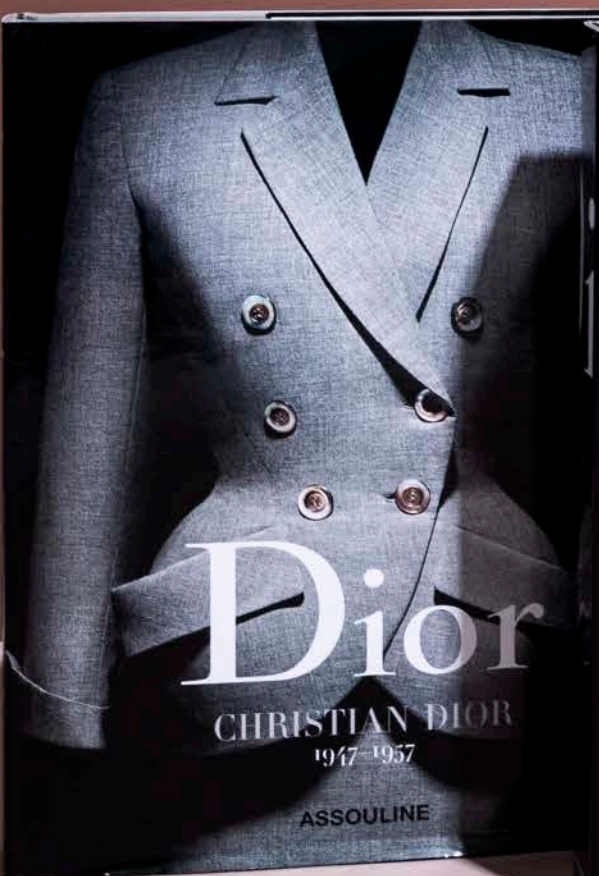

ASS- DIOR
BY CHRISTIAN DIOR
SKU: BES0109