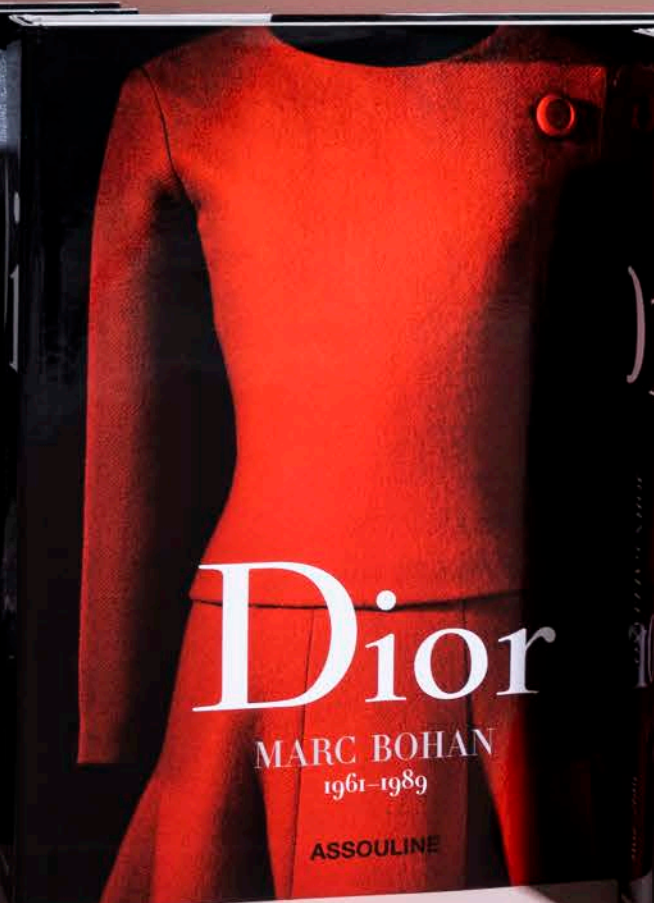

ASS- DIOR
BY MARC BOHAN
SKU: BES0110