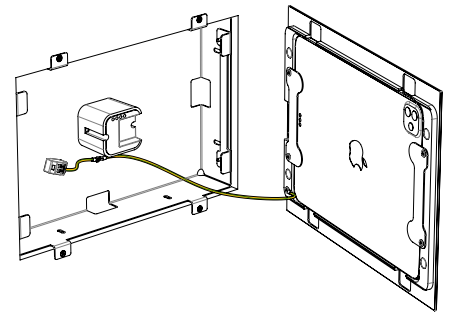

Whiz is a highly appealing flush iPad wall mount that integrates iPad seamlessly into the wall. The wall mount is made from precisely machined aluminium, with a smoothly anodized or powder-coated surface.

Product characteristics

small thickness
of the frame only 2mm
above the wall surface

magnetic closure

ground cabling
ensuring safe use

Accessories

USB socket
or PoE adapter

silver
anodized

black
anodized