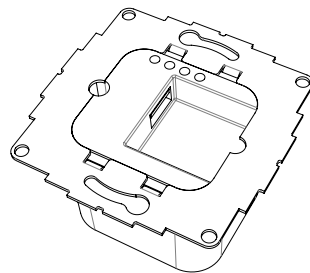

Whiz is a highly appealing flush iPad wall mount that integrates iPad seamlessly into the wall. The wall mount is made from precisely machined aluminium, with a smoothly anodized or powder-coated surface.

Product characteristics

small thickness
of the frame only 2mm
above the wall surface

magnetic closure

ground cabling
ensuring safe use

Accessories

USB socket
or PoE adapter

silver
anodized

black
anodized