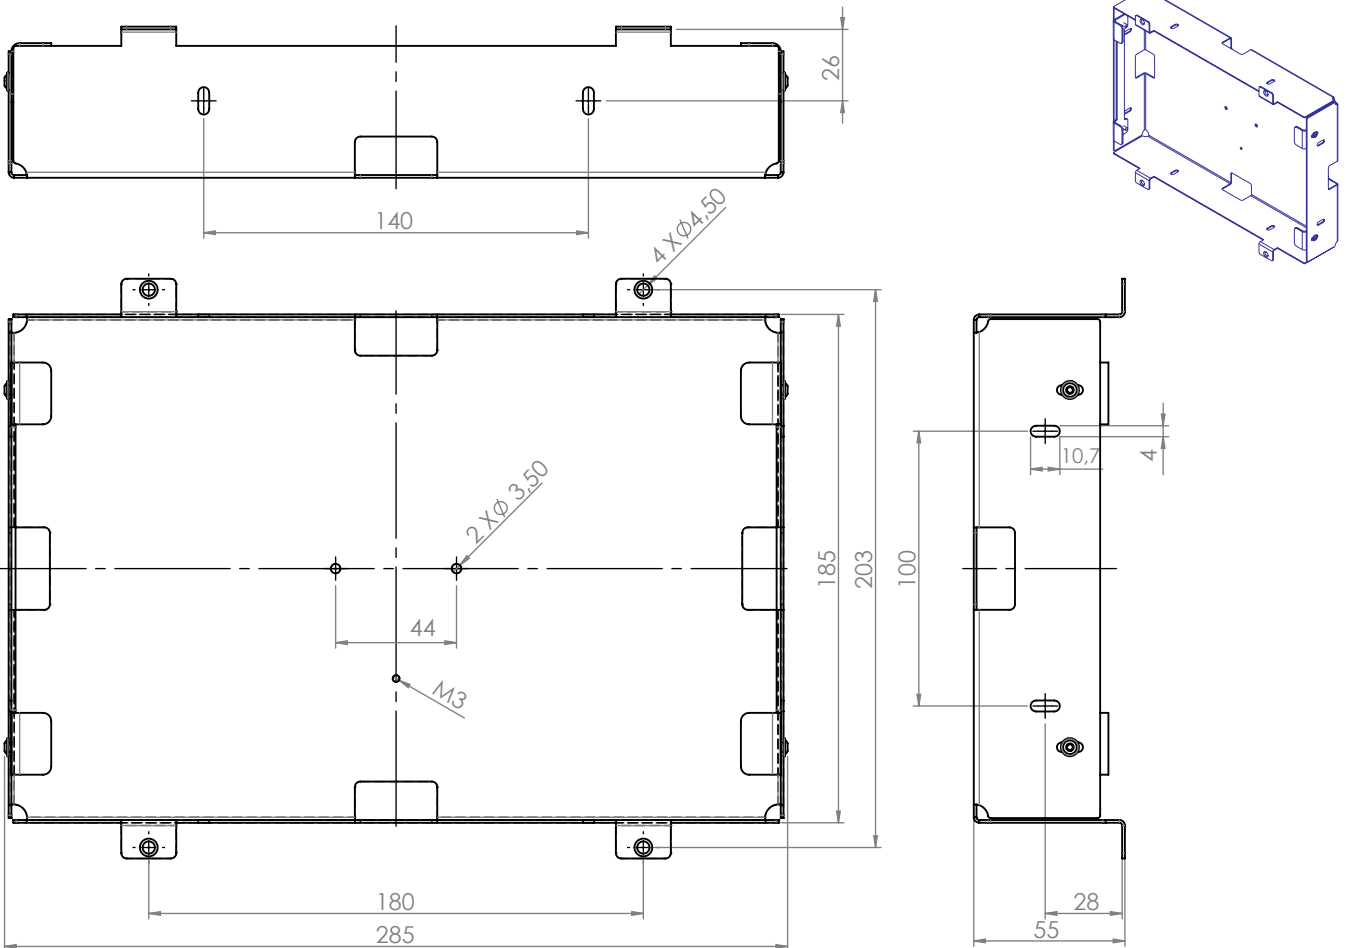

Whiz for iPad 10.2" / 10.5"
Whiz for iPad Air 4 10.9" / Pro 11"