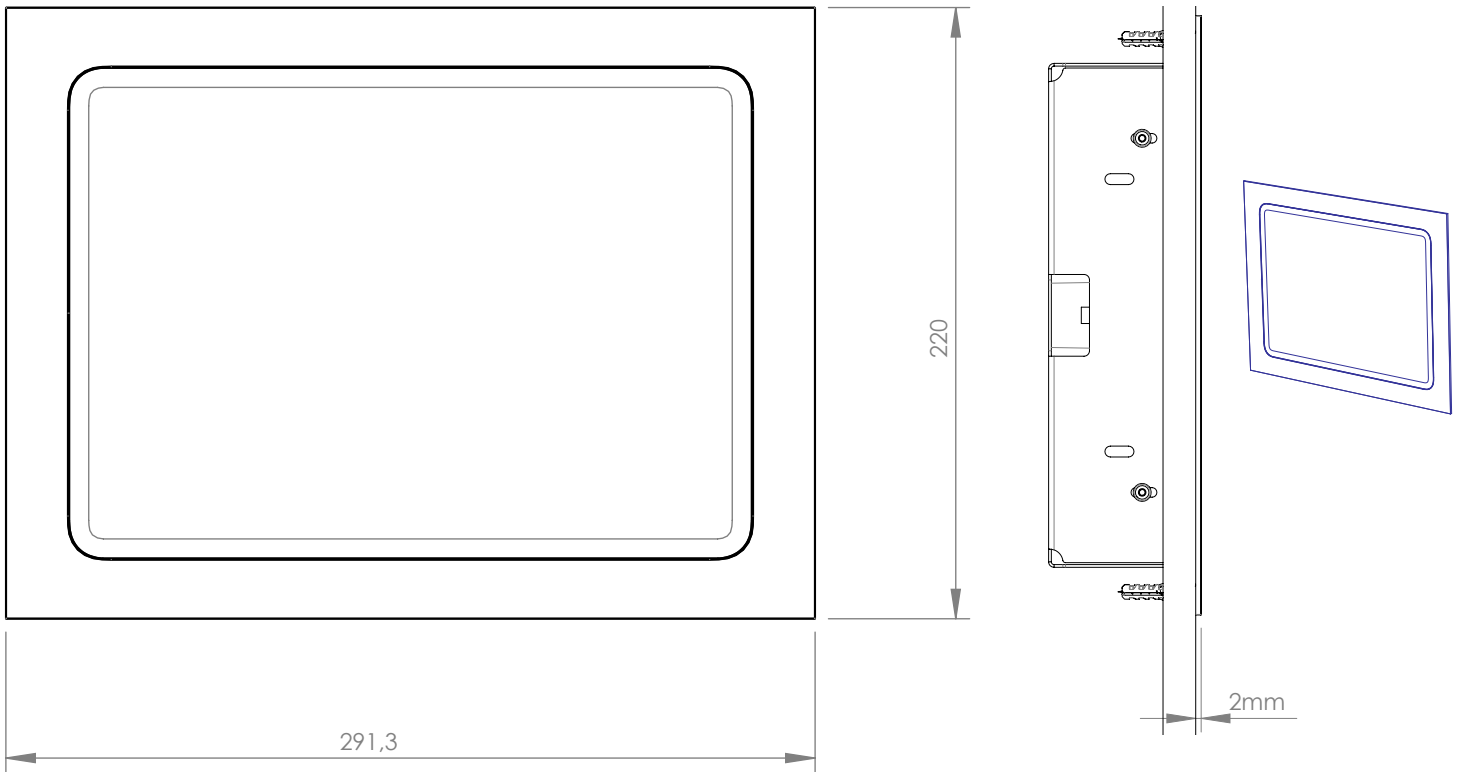

Whiz for iPad 10.2" / 10.5"
Whiz for iPad Air 4 10.9" / Pro 11"