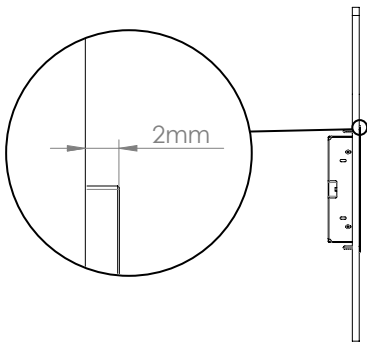

Whiz is a highly appealing flush iPad wall mount that integrates iPad seamlessly into the wall. The wall mount is made from precisely machined aluminium, with a smoothly anodized or powder-coated surface.

Product characteristics

small thickness
of the frame only 2mm
above the wall surface

magnetic closure

ground cabling
ensuring safe use

Accessories

USB socket
or PoE adapter

silver
anodized

black
anodized