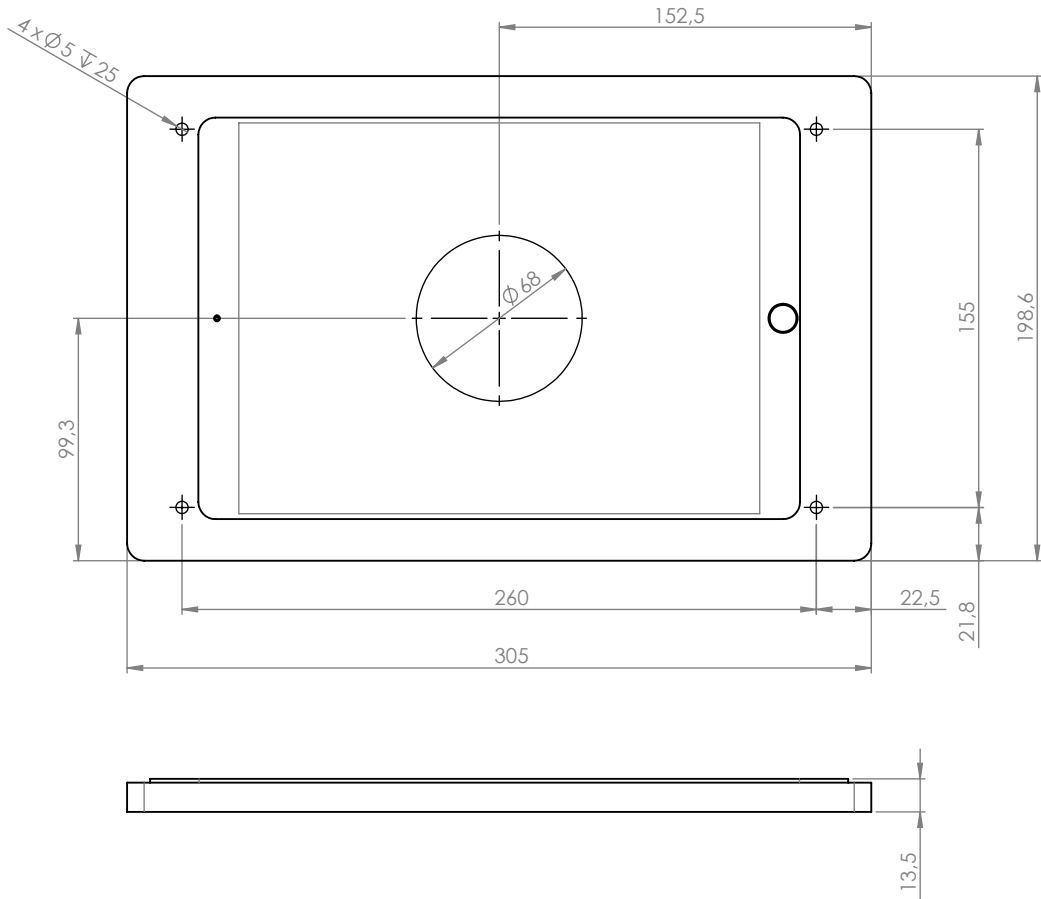

Companion Wall for iPad 10.2" / 10.5"