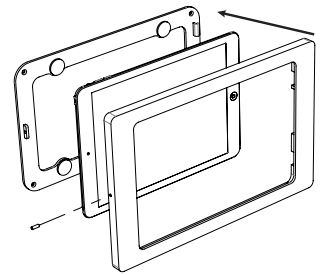

**Companion Wall** is a simple and pretty tablet wall mount. It is made from high-grade precisely machined aluminium, with powder coated surface finishing.

## Product characteristics

vertically  
or horizontally  
mounted on a wall

cable hidden  
in the mount

magnetic  
casing lock  
& security screw

## Accessories

full backplate  
with double-sided tape  
for installation on glass

Rotation Unit

USB socket  
or PoE adapter

black powder  
coated - RAL 9005

white powder  
coated - RAL 9016

anthracite powder  
coated - RAL 7016