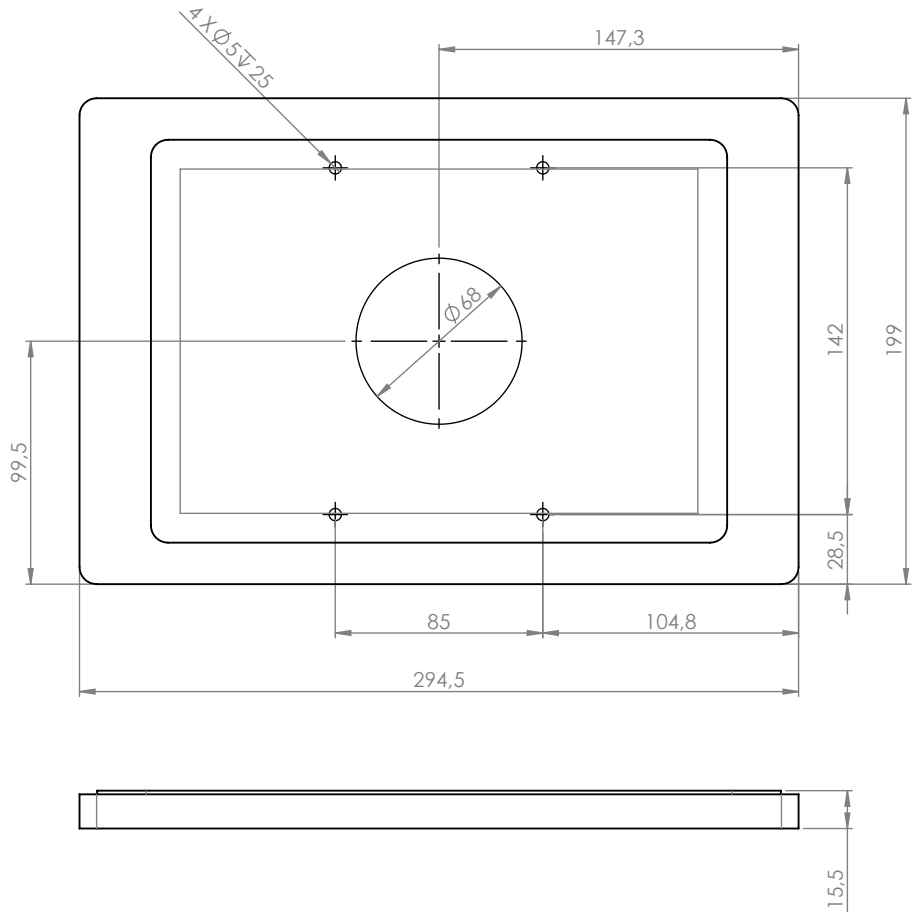

Companion Wall for iPad 10.2" / 10.5"

Companion Wall for Samsung Tab A7 10.4"

Companion Wall for Samsung Tab A8 10.5"

Companion Wall for Microsoft Surface Go (1, 2, 3)

Catalogue number	EAN	Product name	Compatible devices	Weight <i>in kg</i>
DSP-1-10-1002-00	4260600742601	Companion Wall for iPad 10.2" / 10.5" White Powder Coated	iPad 10.2" (7th gen.)   iPad 10.2" (8th gen.)   iPad 10.2" (9th gen.)   iPad Pro 10.5" (2nd gen.)   iPad Air 10.5" (3rd gen.)	0.94
DSP-1-10-1002-02	4260600742618	Companion Wall for iPad 10.2" / 10.5" Black Powder Coated	iPad 10.2" (7th gen.)   iPad 10.2" (8th gen.)   iPad 10.2" (9th gen.)   iPad Pro 10.5" (2nd gen.)   iPad Air 10.5" (3rd gen.)	0.94
DSP-1-10-1002-06	4260600742724	Companion Wall for iPad 10.2" / 10.5" Anthracite Grey (RAL 7016) Powder Coated	iPad 10.2" (7th gen.)   iPad 10.2" (8th gen.)   iPad 10.2" (9th gen.)   iPad Pro 10.5" (2nd gen.)   iPad Air 10.5" (3rd gen.)	0.94
DSP-1-10-3104-00	4260600743172	Companion Wall for Samsung Tab A7 10.4" White Powder Coated	Samsung Galaxy Tab A7 T500 10.4" (model 2020)	0.82
DSP-1-10-3104-02	4260600743189	Companion Wall for Samsung Tab A7 10.4" Black Powder Coated	Samsung Galaxy Tab A7 T500 10.4" (model 2020)	0.82
DSP-1-10-3105-00	4260600744520	Companion Wall for Samsung Tab A8 10.5" White Powder Coated	Samsung Galaxy Tab A8 10.5"	0.76
DSP-1-10-3105-02	4260600744537	Companion Wall for Samsung Tab A8 10.5" Black Powder Coated	Samsung Galaxy Tab A8 10.5"	0.76
DSP-1-10-4105-00	4260600744544	Companion Wall for Microsoft Surface Go (1, 2, 3) White Powder Coated	Microsoft Surface Go 10", Microsoft Surface Go 2 10.5", Microsoft Surface Go 3 10.5"	0.85
DSP-1-10-4105-02	4260600744551	Companion Wall for Microsoft Surface Go (1, 2, 3) Black Powder Coated	Microsoft Surface Go 10", Microsoft Surface Go 2 10.5", Microsoft Surface Go 3 10.5"	0.85
DSP-99-RU	4260600743042	Rotation Unit	Companion Wall for iPad 10.2" / 10.5", Companion Wall for Samsung 10.4", Companion Wall for Samsung 10.5", Companion Wall Microsoft Surface Go (1,2,3)	0.60
DSP-99-USB	4260600743059	USB electric concealed socket 12 W 2.4 A	All Displine tablet wall mounts	0.17
DSP-99-GL	4260600743271	Backplate for glass wall	All Displine tablet wall mounts	