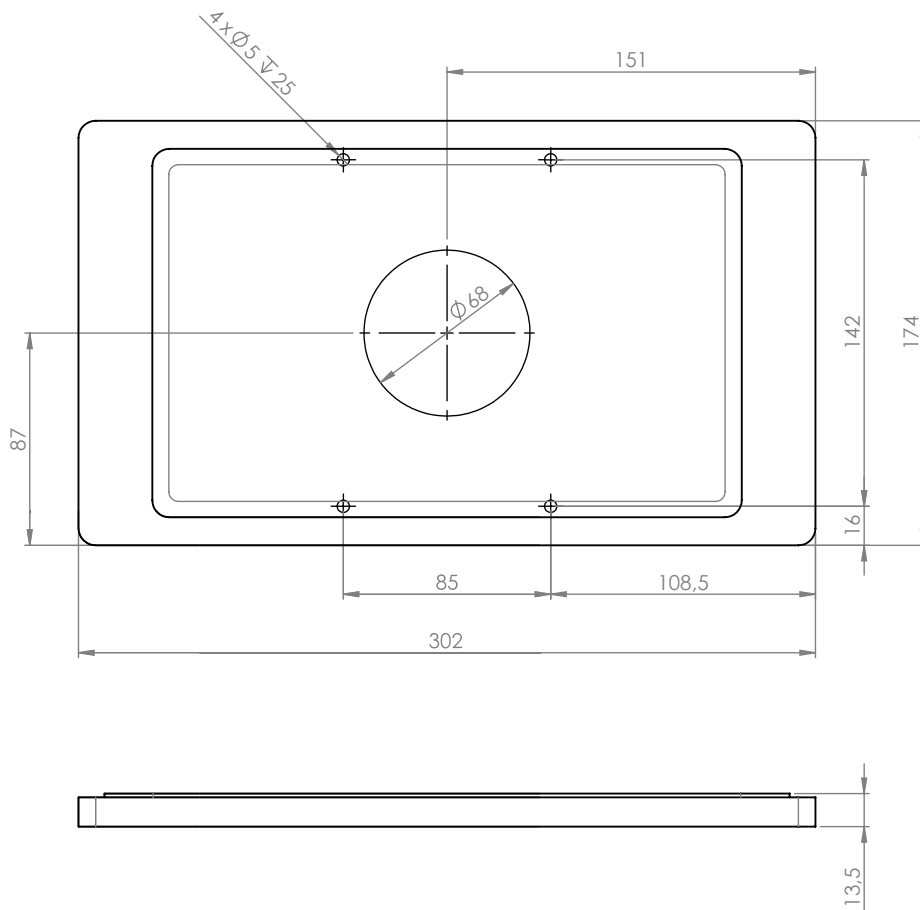

Companion Wall for Samsung Tab A7 10.4"