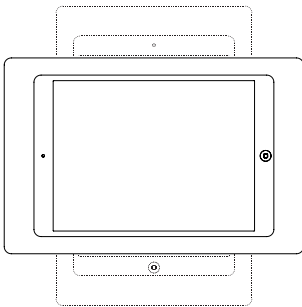

**Companion Wall** is a simple and pretty tablet wall mount. It is made from high-grade precisely machined aluminium, with powder coated surface finishing.

## Product characteristics

vertically  
or horizontally  
mounted on a wall

cable hidden  
in the mount

magnetic  
casing lock  
& security screw