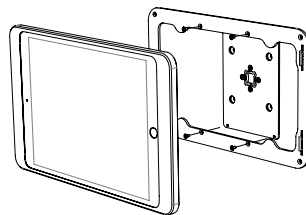

**Companion Wall** is a simple and pretty tablet wall mount. It is made from high-grade precisely machined aluminium, with powder coated surface finishing.

## Product characteristics

vertically  
or horizontally  
mounted on a wall

cable hidden  
in the mount

magnetic  
casing lock  
& security screw

## Accessories

full backplate  
with double-sided tape  
for installation on glass

Rotation Unit

USB socket  
or PoE adapter

black powder  
coated - RAL 9005

white powder  
coated - RAL 9016

anthracite powder  
coated - RAL 7016