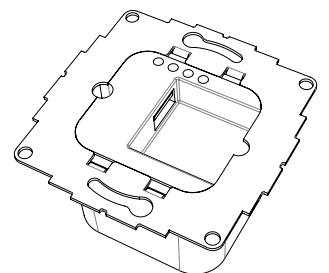

**Companion Wall** is a simple and pretty tablet wall mount. It is made from high-grade precisely machined aluminium, with powder coated surface finishing.

## Product characteristics

vertically  
or horizontally  
mounted on a wall

cable hidden  
in the mount

magnetic  
casing lock  
& security screw

## Accessories

full backplate  
with double-sided tape  
for installation on glass

Rotation Unit

USB socket  
or PoE adapter

black powder  
coated - RAL 9005

white powder  
coated - RAL 9016

anthracite powder  
coated - RAL 7016