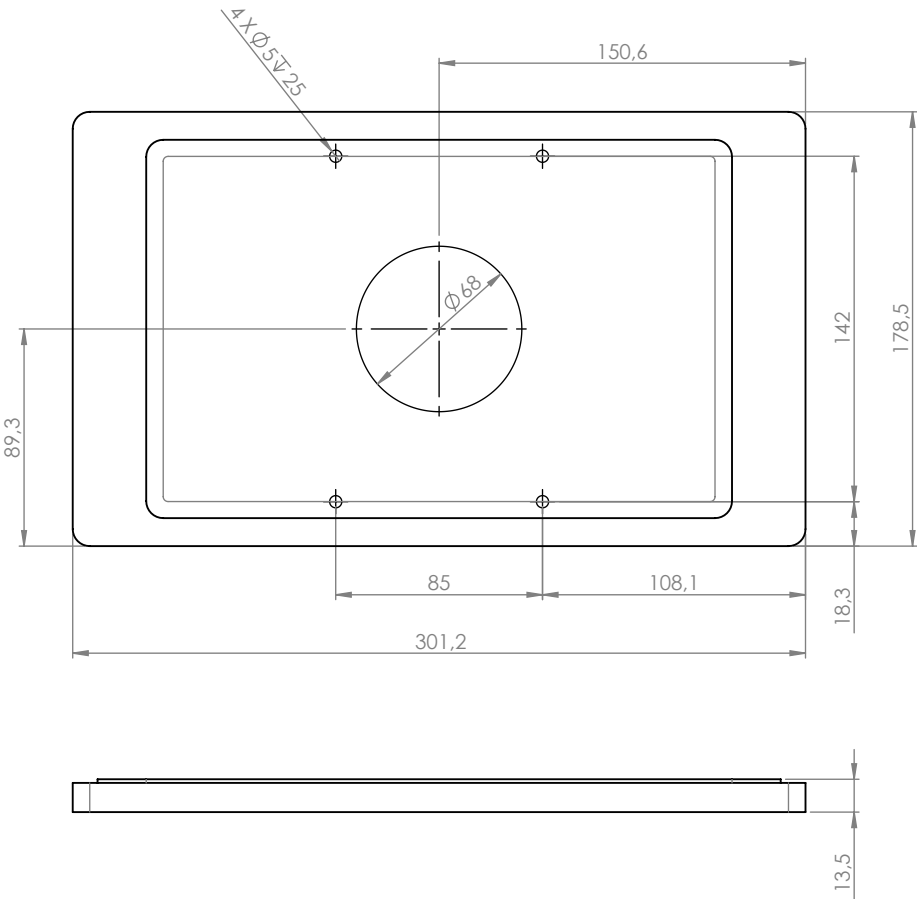

Companion Wall for Samsung Tab A8 10.5"