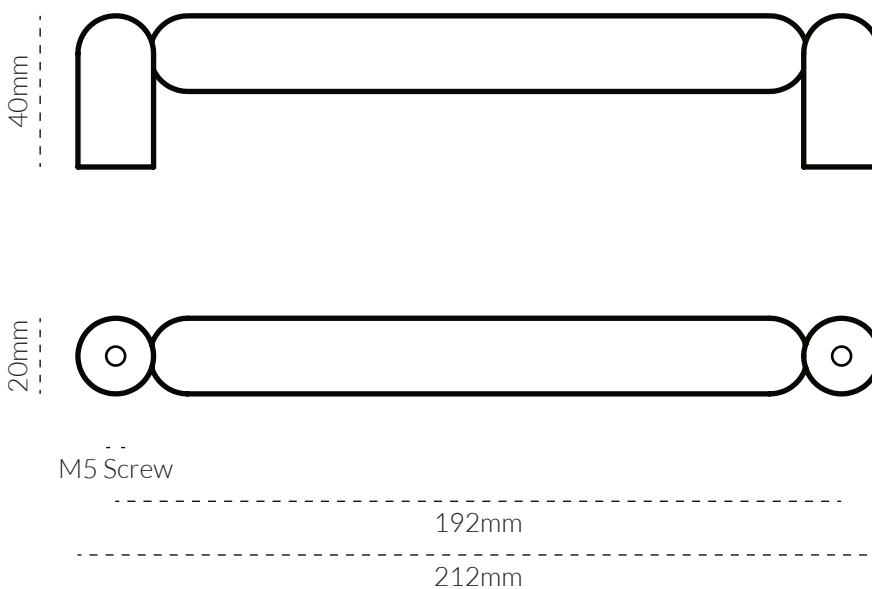

TUBBY PULL SMALL 212MM

TECH SPEC

SPECIFICATIONS

FINISH	SKU	FIXINGS ALSO INCLUDED
 Natural Brass	4070-212-US4	2x M8 * 25mm Screw 2x M8 * 40mm Screw 4x M8 Spring Washer 
 Aged Brass	4070-212-AB	
 Tumbled Brass	4070-212-TB	
 Bronze	4070-212-BR	
 Brushed Nickel	4070-212-BN	
 Tumbled Nickel	4070-212-TN	
 Matte Black	4070-212-US19	
 Matte White	4070-212-W	