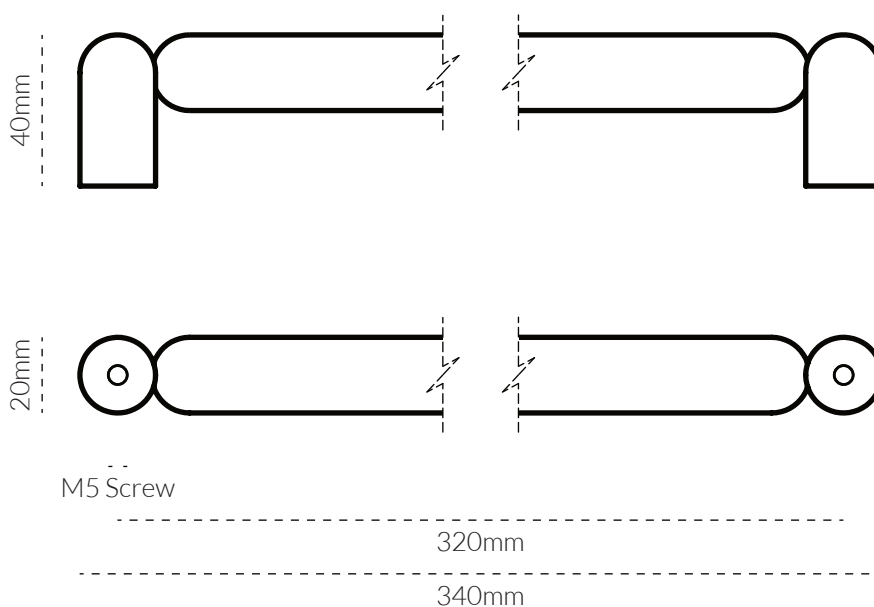

## TUBBY PULL MEDIUM 340MM

### TECH SPEC

#### SPECIFICATIONS

FINISH	SKU	FIXINGS ALSO INCLUDED
 Natural Brass	4070-340-US4	2x M8 * 25mm Screw 2x M8 * 40mm Screw 4x M8 Spring Washer 
 Aged Brass	4070-340-AB	
 Tumbled Brass	4070-340-TB	
 Bronze	4070-340-BR	
 Brushed Nickel	4070-340-BN	
 Tumbled Nickel	4070-340-TN	
 Matte Black	4070-340-US19	
 Matte White	4070-340-W	