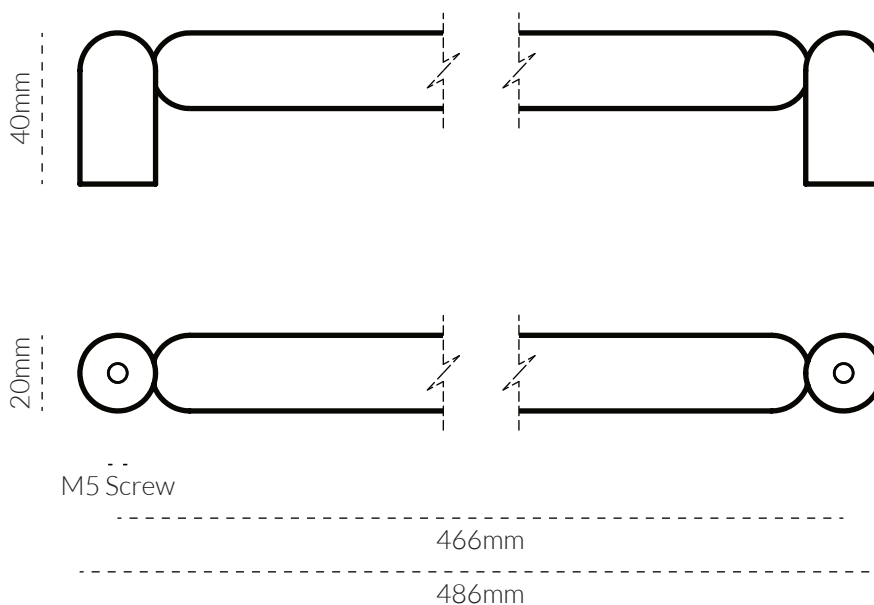

TUBBY PULL LARGE 486MM

TECH SPEC

SPECIFICATIONS

FINISH	SKU	FIXINGS ALSO INCLUDED
 Natural Brass	4070-486-US4	2x M8 * 25mm Screw 2x M8 * 40mm Screw 4x M8 Spring Washer 
 Aged Brass	4070-486-AB	
 Tumbled Brass	4070-486-TB	
 Bronze	4070-486-BR	
 Brushed Nickel	4070-486-BN	
 Tumbled Nickel	4070-486-TN	
 Matte Black	4070-486-US19	
 Matte White	4070-486-W	