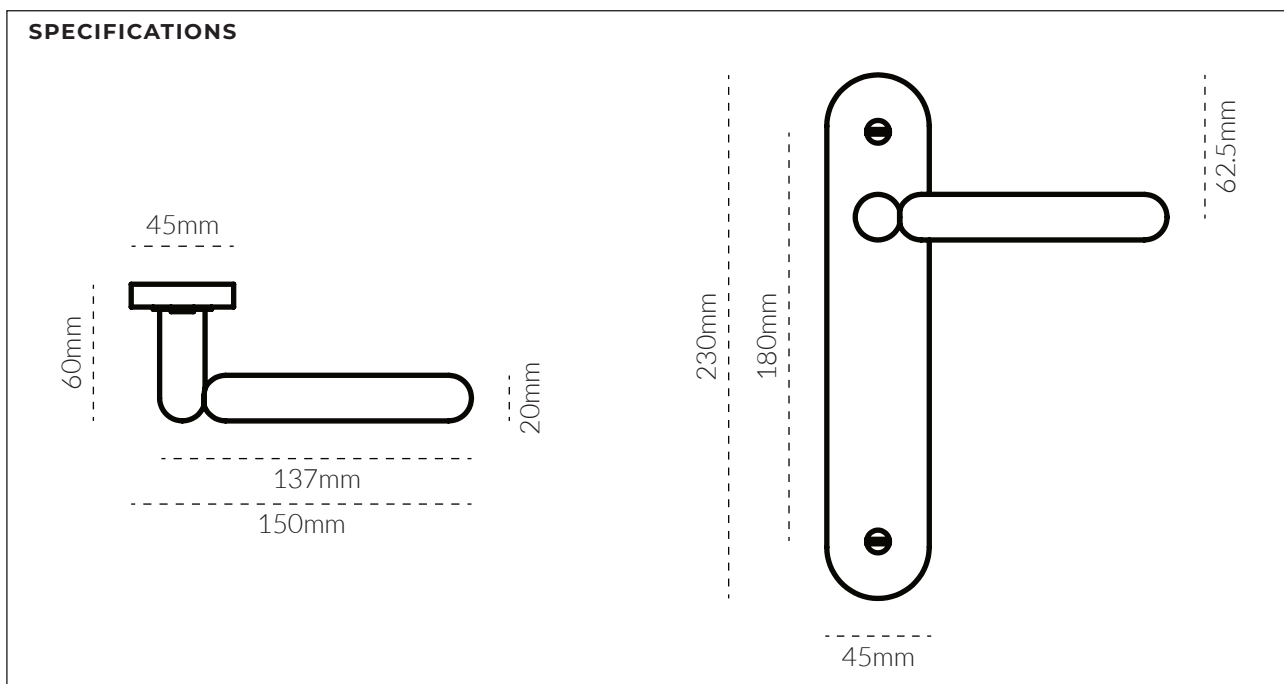

TUBBY LEVER PULL 145MM

TECH SPEC

FINISH	SKU	FIXINGS ALSO INCLUDED
 Natural Brass	4227-US4	<ul style="list-style-type: none"> - 1x Striker Plate - 1x Latch Plate - 1x Latch - 2x M4 * 15mm Screw - 2x M4 * 25mm Screw - 2x M4 * 35mm Screw - 4x 2ga Screw - 6x 2ga Self-tapping Screw - 2x M4 Screw Extension - 1x M8 Pin - 2x M8 Spring Pin 
 Aged Brass	4227-AB	
 Tumbled Brass	4227-TB	
 Bronze	4227-BR	
 Brushed Nickel	4227-BN	
 Tumbled Nickel	4227-TN	
 Matte Black	4227-US19	
 Matte White	4227-W	