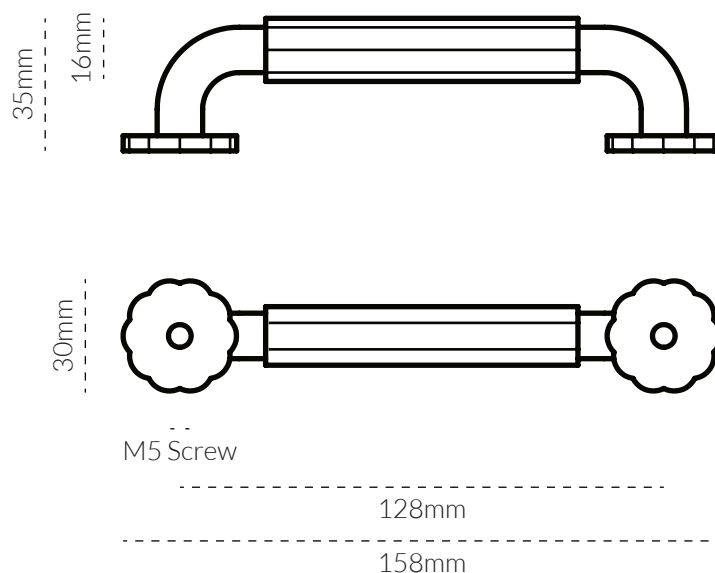

TROPEZ PULL SMALL 158MM

TECH SPEC

SPECIFICATIONS

FINISH	SKU	FIXINGS ALSO INCLUDED
 Natural Brass	4076-158-US4	<ul style="list-style-type: none">- 2x M5 * 25mm Screw- 2x M5 * 40mm Screw- 2x M5 Spring Washer 
 Aged Brass	4076-158-AB	
 Bronze	4076-158-BR	
 Brushed Nickel	4076-158-BN	
 Black Matte	4076-158-US19	
 White	4076-158-W	