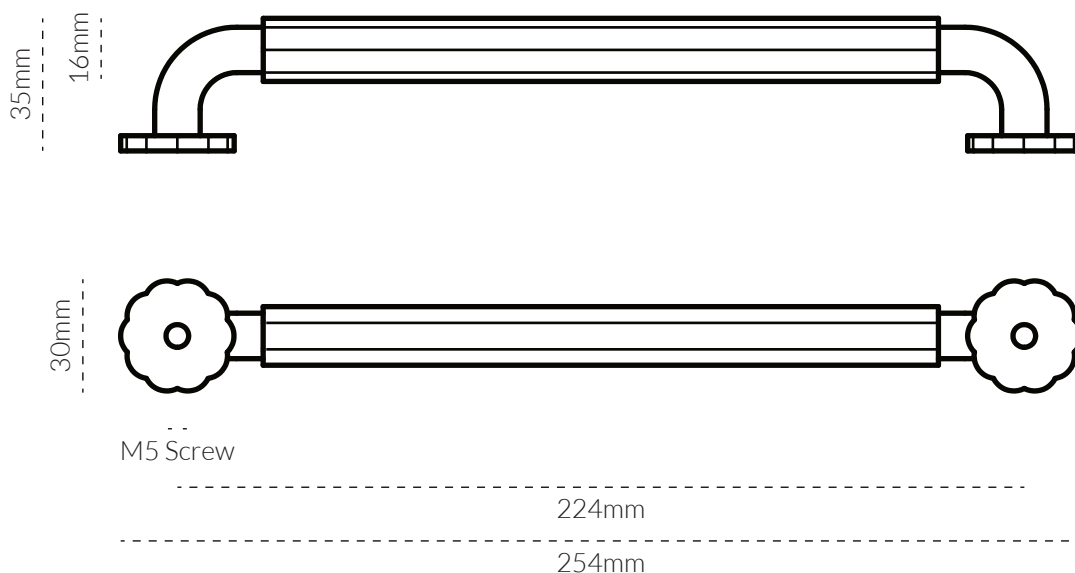

TROPEZ PULL MEDIUM 254MM

TECH SPEC

SPECIFICATIONS

FINISH	SKU	FIXINGS ALSO INCLUDED
 Natural Brass	4076-254-US4	<ul style="list-style-type: none"> - 2x M5 * 25mm Screw - 2x M5 * 40mm Screw - 2x M5 Spring Washer 
 Aged Brass	4076-254-AB	
 Bronze	4076-254-BR	
 Brushed Nickel	4076-254-BN	
 Black Matte	4076-254-US19	
 White	4076-254-W	