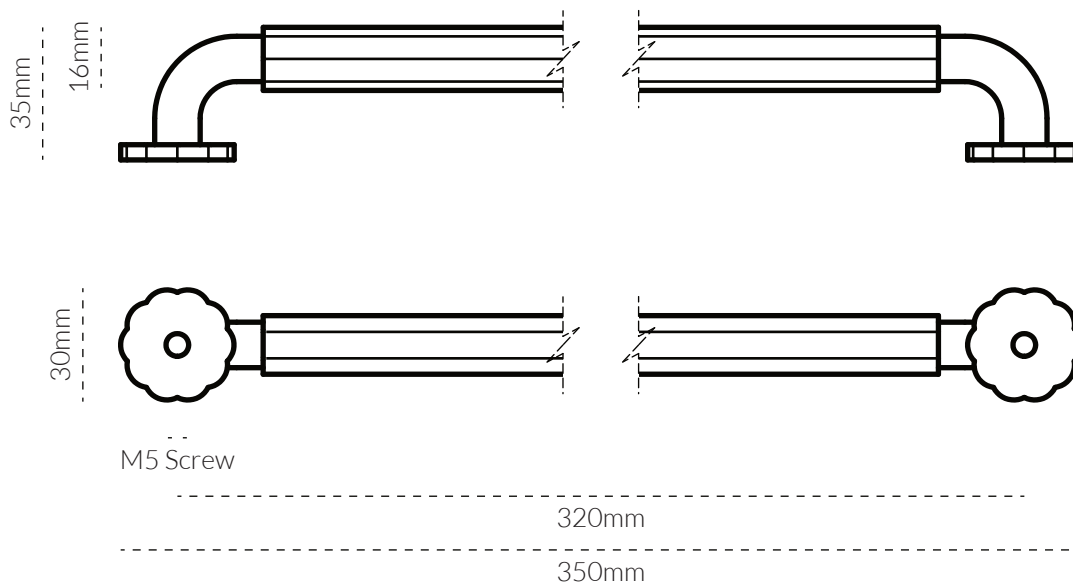

TROPEZ PULL LARGE 350MM

TECH SPEC

SPECIFICATIONS

FINISH	SKU	FIXINGS ALSO INCLUDED
 Natural Brass	4076-350-US4	<ul style="list-style-type: none"> - 2x M5 * 25mm Screw - 2x M5 * 40mm Screw - 2x M5 Spring Washer 
 Aged Brass	4076-350-AB	
 Bronze	4076-350-BR	
 Brushed Nickel	4076-350-BN	
 Black Matte	4076-350-US19	
 White	4076-350-W	