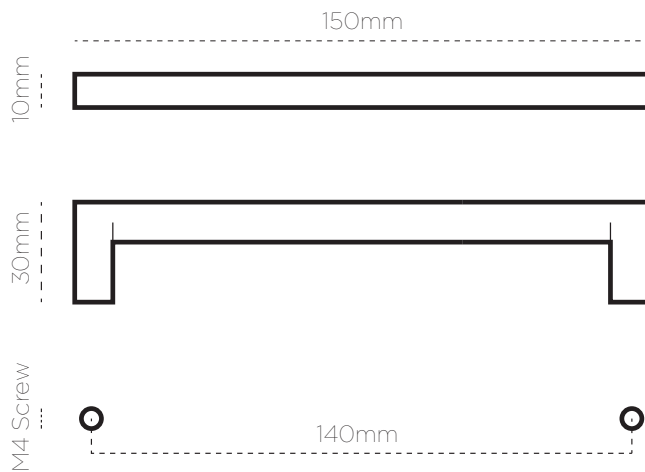

HARDWARE | AVER PULL 15CM

TECH SPEC

SPECIFICATIONS

FINISH	SKU	FIXINGS ALSO INCLUDED
 Natural Brass	4042-140-US4	2x M4 * 25mm screw 2x M4 * 40mm screw 2x M4 spring washer 
 Matte Black	4042-140-US19	

CARE INSTRUCTIONS