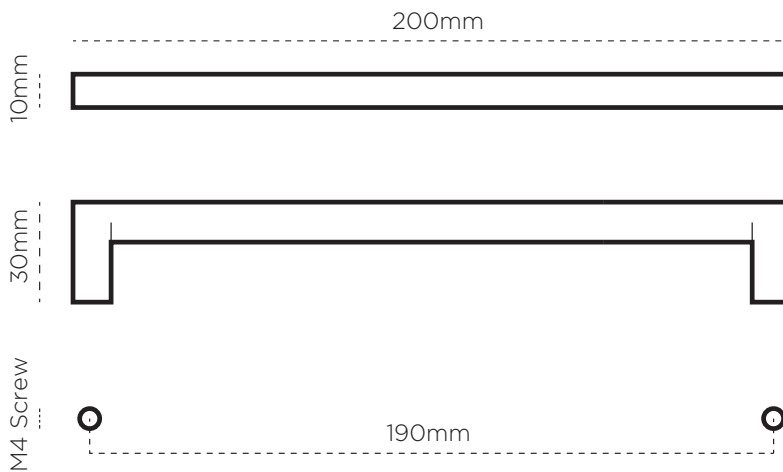

HARDWARE | AVER PULL 20CM

TECH SPEC

SPECIFICATIONS

FINISH	SKU	FIXINGS ALSO INCLUDED
 Natural Brass	4042-190-US4	2x M4 * 25mm screw 2x M4 * 40mm screw 2x M4 spring washer 
 Matte Black	4042-190-US19	

CARE INSTRUCTIONS