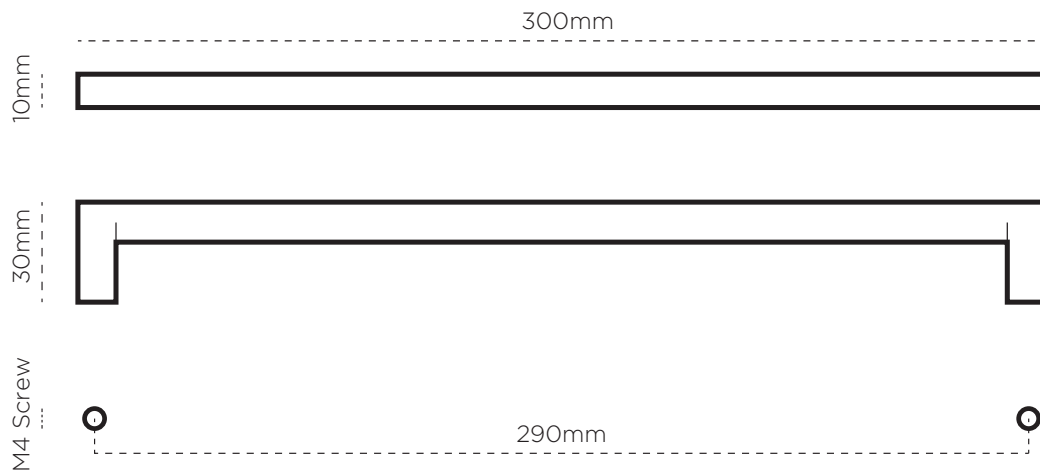

# HARDWARE | AVER PULL 30CM

TECH SPEC

## SPECIFICATIONS

FINISH	SKU	FIXINGS ALSO INCLUDED
 Natural Brass	4042-290-US4	2x M4 * 25mm screw 2x M4 * 40mm screw 2x M4 spring washer
 Matte Black	4042-290-US19	