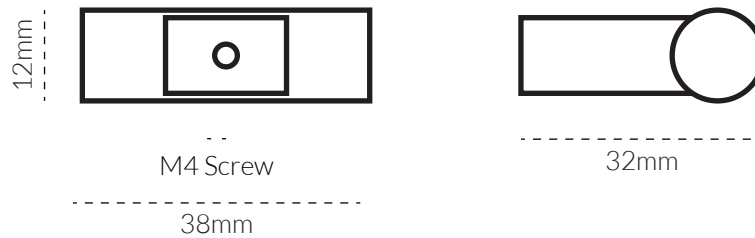

SPECIFICATIONS

FINISH	SKU	FIXINGS ALSO INCLUDED
Natural Brass	4053-US4	- 1x M4 * 25mm Screw - 1x M4 * 40mm Screw - 1x M4 Spring Washer
Aged Brass	4053-AB	
Tumbled Brass	4053-TB	
Bronze	4053-BR	
Brushed Nickel	4053-BN	
Tumbled Nickel	4053-TN	
Matte Black	4053-US19	
Matte White	4053-W	

CARE INSTRUCTIONS

Wipe with damp cloth and avoid using any chemicals.