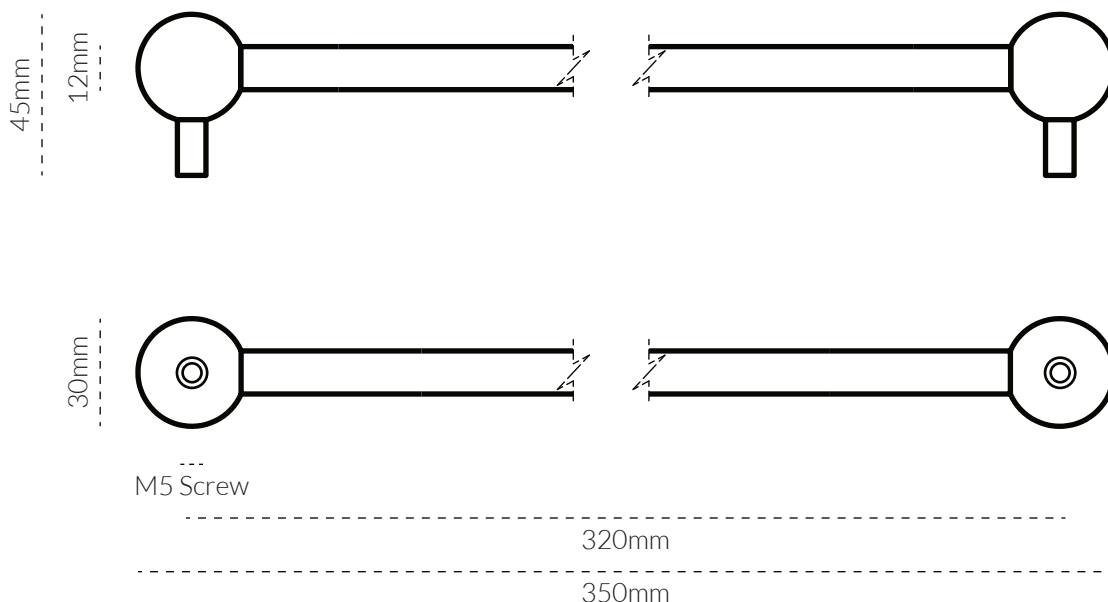

# SPHERE PULL LARGE 350MM

## TECH SPEC

### SPECIFICATIONS

FINISH	SKU	FIXINGS ALSO INCLUDED
 Natural Brass	4068-350-US4	<ul style="list-style-type: none"> <li>- 2x M5 * 25mm Screw</li> <li>- 2x M5 * 40mm Screw</li> <li>- 2x M5 Spring Washer</li> </ul> 
 Aged Brass	4068-350-AB	
 Tumbled Brass	4068-350-TB	
 Bronze	4068-350-BR	
 Brushed Nickel	4068-350-BN	
 Tumbled Nickel	4068-350-TN	
 Matte Black	4068-350-US19	
 Matte White	4068-350-W	