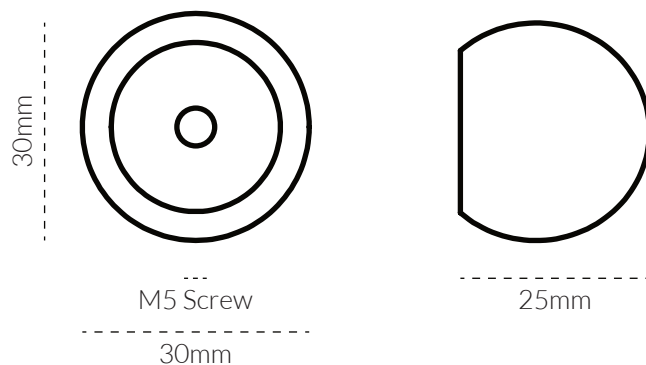

FINISH	SKU	FIXINGS ALSO INCLUDED
Natural Brass	4068-KNOB-30-US4	- 1x M5 * 25mm Screw - 1x M5 * 40mm Screw - 1x M5 Spring Washer
Aged Brass	4068-KNOB-30-AB	
Tumbled Brass	4068-KNOB-30-TB	
Bronze	4068-KNOB-30-BR	
Brushed Nickel	4068-KNOB-30-BN	
Tumbled Nickel	4068-KNOB-30-TN	
Matte Black	4068-KNOB-30-US19	
Matte White	4068-KNOB-30-W	

CARE INSTRUCTIONS

Wipe with damp cloth and avoid using any chemicals.