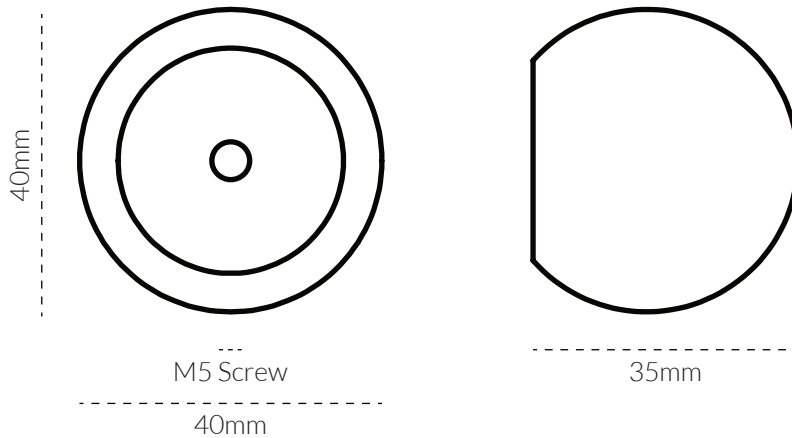

SPHERE KNOB LARGE 40MM

TECH SPEC

SPECIFICATIONS

FINISH	SKU	FIXINGS ALSO INCLUDED
 Natural Brass	4068-KNOB-40-US4	<ul style="list-style-type: none"> - 1x M5 * 25mm Screw - 1x M5 * 40mm Screw - 1x M5 Spring Washer 
 Aged Brass	4068-KNOB-40-AB	
 Tumbled Brass	4068-KNOB-40-TB	
 Bronze	4068-KNOB-40-BR	
 Brushed Nickel	4068-KNOB-40-BN	
 Tumbled Nickel	4068-KNOB-40-TN	
 Matte Black	4068-KNOB-40-US19	
 Matte White	4068-KNOB-40-W	