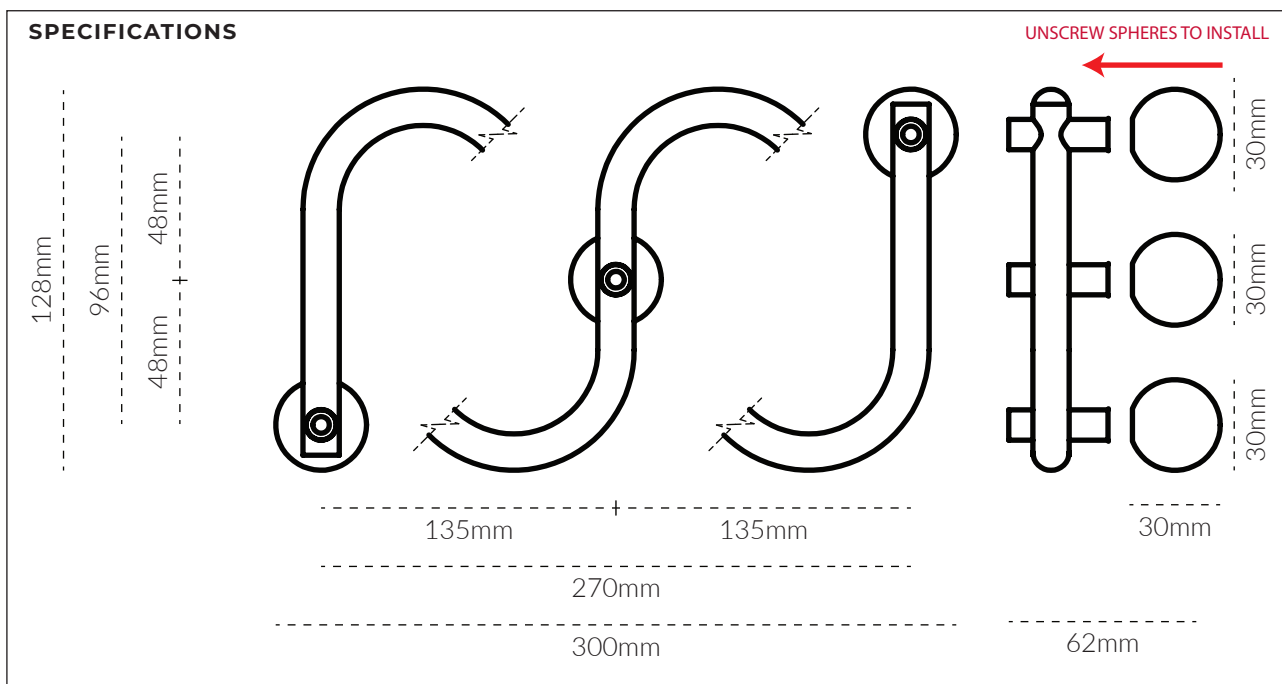

# SPHERE HOOK XL 300MM

## TECH SPEC

FINISH	SKU	FIXINGS ALSO INCLUDED
Natural Brass	4077-300-US4	<ul style="list-style-type: none"> <li>3x 10ga * 60mm Screw</li> <li>3x 10ga * 80mm Screw</li> <li>3x wall plug</li> </ul>
Aged Brass	4077-300-AB	
Tumbled Brass	4077-300-TB	
Bronze	4077-300-BR	
Brushed Nickel	4077-300-BN	
Tumbled Nickel	4077-300-TN	
Matte Black	4077-300-US19	
Matte White	4077-300-W	