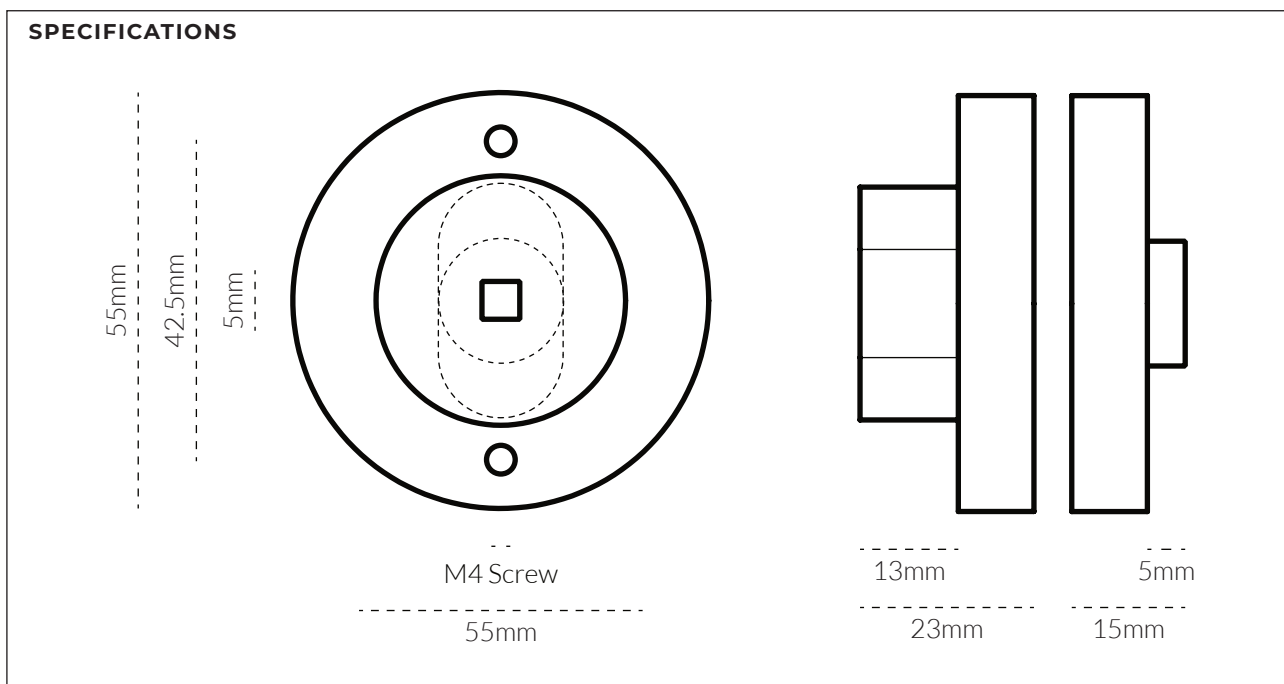

PRIVACY TURN SET 55MM

TECH SPEC

FINISH	SKU	FIXINGS ALSO INCLUDED
Natural Brass	LO-001-US4	<ul style="list-style-type: none"> - 1x Latch Plate Small - 1x Latch Plate Large - 1x Latch Plate Pocket - 1x Latch - 2x M4 * 10mm Screw - 2x M4 * 35mm Screw - 4x 2ga Self-tapping Screw - 6x 1ga Self-tapping Screw - 2x M4 Screw Extension - 1x M5 Pin
Aged Brass	LO-001-AB	
Tumbled Brass	LO-001-TB	
Bronze	LO-001-BR	
Brushed Nickel	LO-001-BN	
Tumbled Nickel	LO-001-TN	
Matte Black	LO-001-US19	
Matte White	LO-001-W	