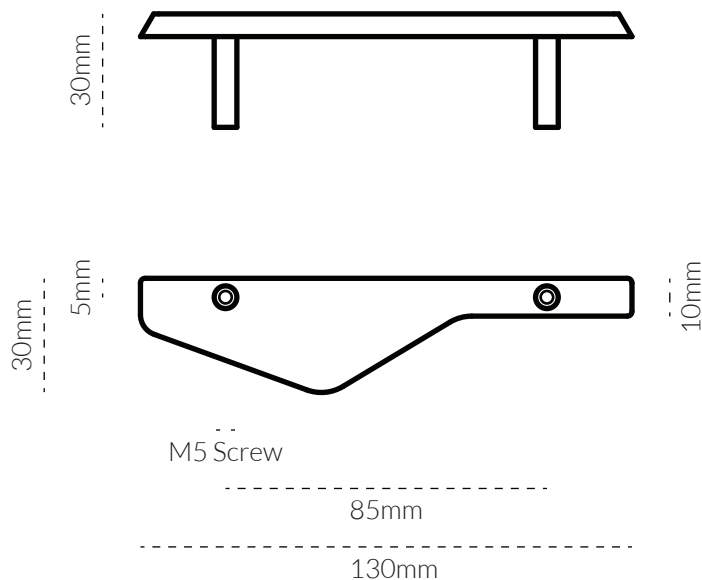

## OUTLINE D PULL SMALL 130MM

TECH SPEC

### SPECIFICATIONS

FINISH	SKU	FIXINGS ALSO INCLUDED
 Tumbled Brass	<b>4065-R-130-TB</b>	<ul style="list-style-type: none"><li>- 2x M4 * 25mm Screw</li><li>- 2x M4 * 40mm Screw</li><li>- 2x M4 Spring Washer</li></ul> 
 Tumbled Nickel	<b>4065-R-130-AB</b>	