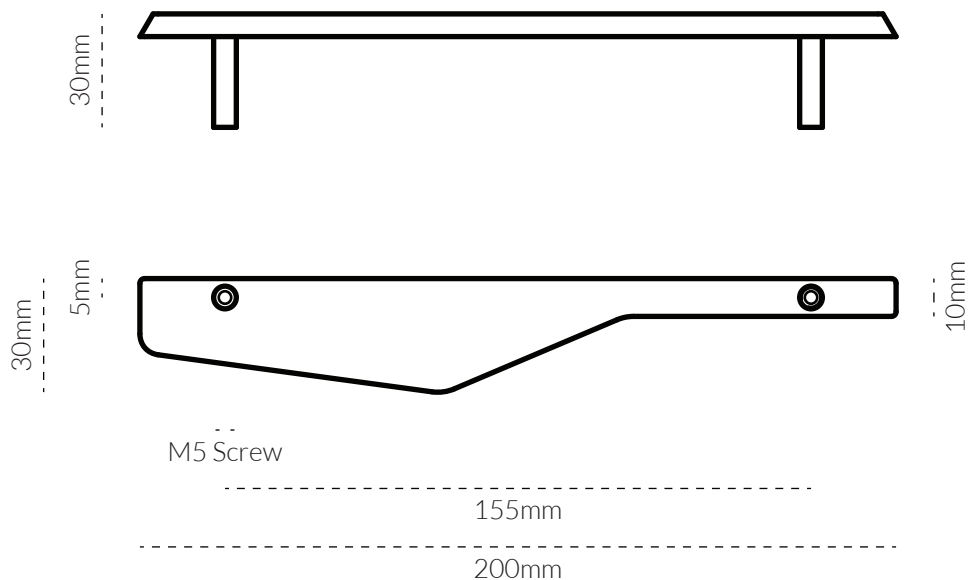

OUTLINE D PULL MEDIUM 200MM

TECH SPEC

SPECIFICATIONS

FINISH	SKU	FIXINGS ALSO INCLUDED
 Tumbled Brass	4065-R-200-TB	<ul style="list-style-type: none">- 2x M4 * 25mm Screw- 2x M4 * 40mm Screw- 2x M4 Spring Washer 
 Tumbled Nickel	4065-R-200-AB	