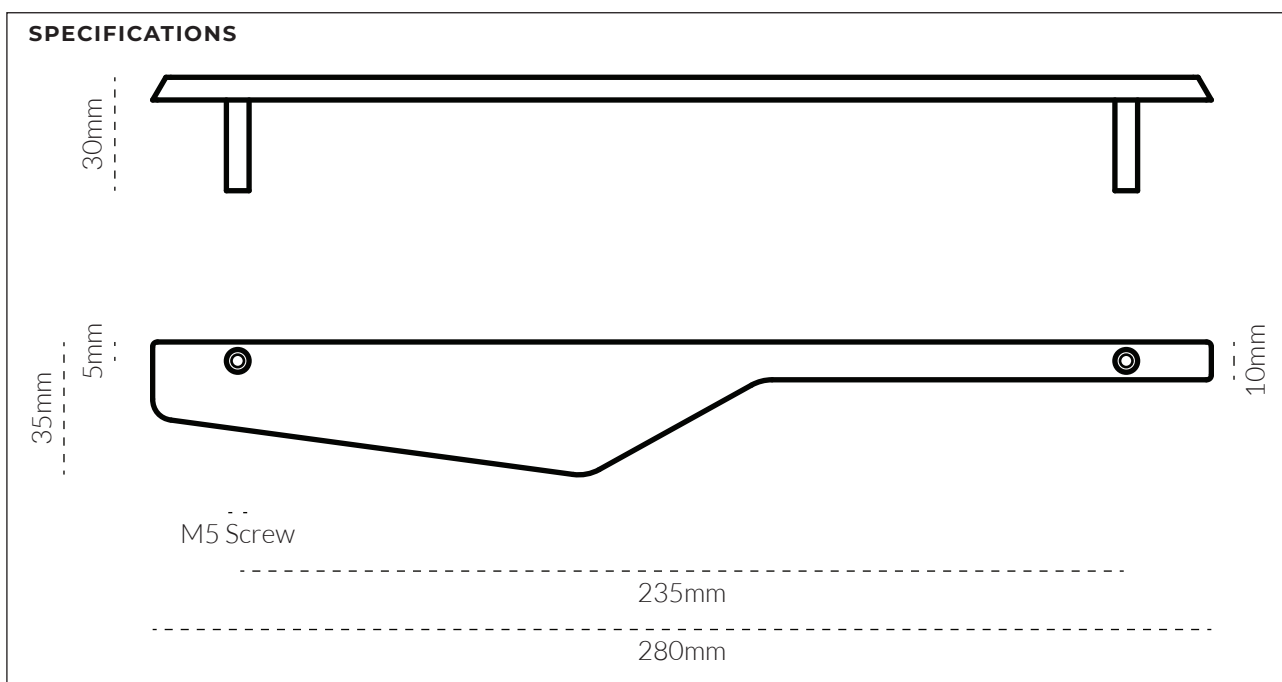

## OUTLINE D PULL LARGE 280MM

TECH SPEC

FINISH	SKU	FIXINGS ALSO INCLUDED
 Tumbled Brass	<b>4065-R-280-TB</b>	<ul style="list-style-type: none"><li>- 2x M4 * 25mm Screw</li><li>- 2x M4 * 40mm Screw</li><li>- 2x M4 Spring Washer</li></ul> 
 Tumbled Nickel	<b>4065-R-280-AB</b>	