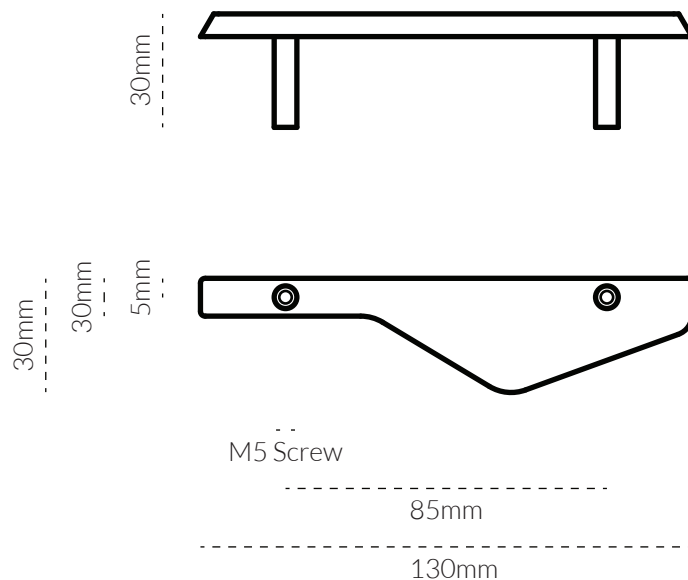

OUTLINE C PULL SMALL 130MM

TECH SPEC

SPECIFICATIONS

FINISH	SKU	FIXINGS ALSO INCLUDED
 Tumbled Brass	4065-L-130-TB	<ul style="list-style-type: none">- 2x M4 * 25mm Screw- 2x M4 * 40mm Screw- 2x M4 Spring Washer 
 Tumbled Nickel	4065-L-130-AB	