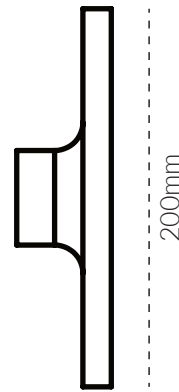

ORA PULL 200MM

TECH SPEC

SPECIFICATIONS

M8 Screw

50mm

200mm

200mm

50mm

ORA-TUND-200

ORA-TRAV-200

FIXINGS ALSO INCLUDED

- 1x M8 * 70mm Back-to-Back Screw
- 1x M8 * 90mm Back-to-Back Screw

CARE INSTRUCTIONS

Wipe with damp cloth and avoid using any chemicals.