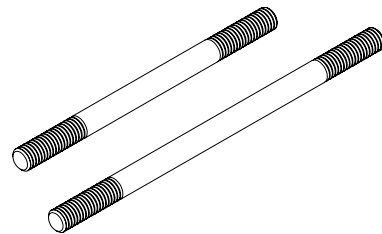

ORA PULL 200MM

TECH SPEC

SPECIFICATIONS

M8 Screw

50mm

200mm

200mm

50mm

FINISH

Black Marble

Carrara Marble

Tundra Grey

Travertine

SKU

ORA-BLK-200

ORA-CARR-200

ORA-TUND-200

ORA-TRAV-200

FIXINGS ALSO INCLUDED

- 1x M8 * 70mm Back-to-Back Screw
- 1x M8 * 90mm Back-to-Back Screw

CARE INSTRUCTIONS

Wipe with damp cloth and avoid using any chemicals.