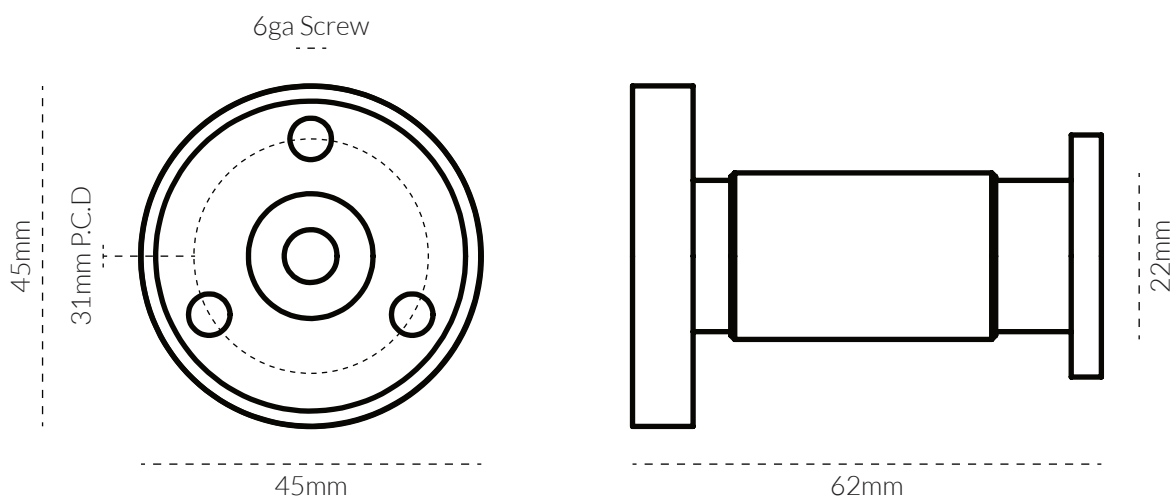

LOLA TOWEL HOOK 62MM

TECH SPEC

SPECIFICATIONS

FINISH	SKU	FIXINGS ALSO INCLUDED
 Natural Brass	4071-US4	- 3x 6ga * 40mm Timber Screw 
 Aged Brass	4071-AB	
 Tumbled Brass	4071-TB	
 Bronze	4071-BR	
 Brushed Nickel	4071-BN	
 Tumbled Nickel	4071-TN	
 Matte Black	4071-US19	
 Matte White	4071-W	