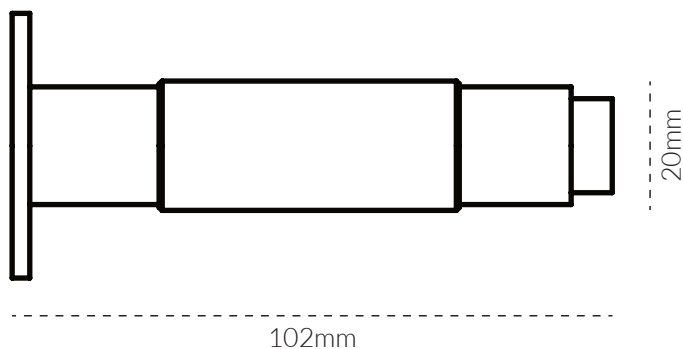

LOLA DOORSTOP 100MM

TECH SPEC

SPECIFICATIONS

FINISH	SKU	FIXINGS ALSO INCLUDED
 Natural Brass	4072-US4	<p>- 1x 12ga * 50mm Timber Screw</p> 
 Aged Brass	4072-AB	
 Tumbled Brass	4072-TB	
 Bronze	4072-BR	
 Brushed Nickel	4072-BN	
 Tumbled Nickel	4072-TN	
 Matte Black	4072-US19	
 Matte White	4072-W	