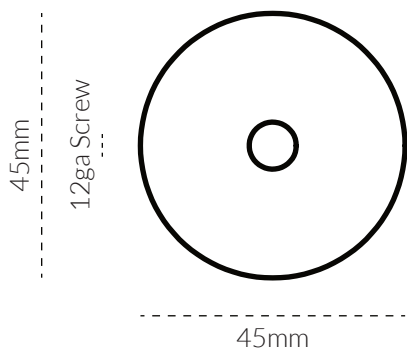

LOLA DOORSTOP 100MM

TECH SPEC

SPECIFICATIONS

FINISH	SKU	FIXINGS ALSO INCLUDED
 Natural Brass	4072-US4	<p>- 1x 12ga * 50mm Timber Screw</p> 
 Aged Brass	4072-AB	
 Tumbled Brass	4072-TB	
 Bronze	4072-BR	
 Brushed Nickel	4072-BN	
 Tumbled Nickel	4072-TN	
 Matte Black	4072-US19	
 Matte White	4072-W	