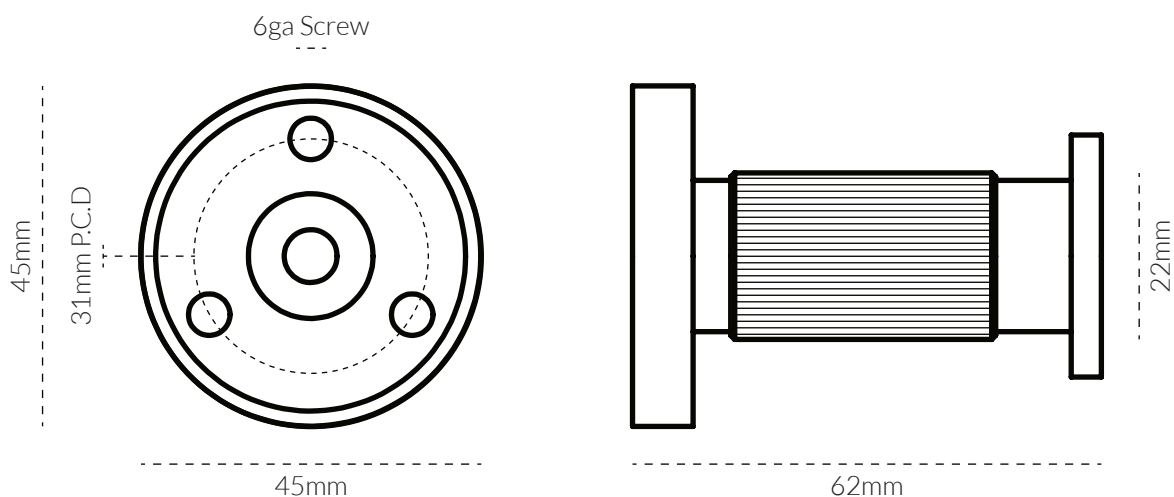

LINEAR TOWEL HOOK 62MM

TECH SPEC

SPECIFICATIONS

FINISH	SKU	FIXINGS ALSO INCLUDED
 Natural Brass	4071L-US4	- 3x 6ga * 40mm Timber Screw 
 Aged Brass	4071L-AB	
 Bronze	4071L-BR	
 Brushed Nickel	4071L-BN	
 Matte Black	4071L-US19	
 Matte White	4071L-W	