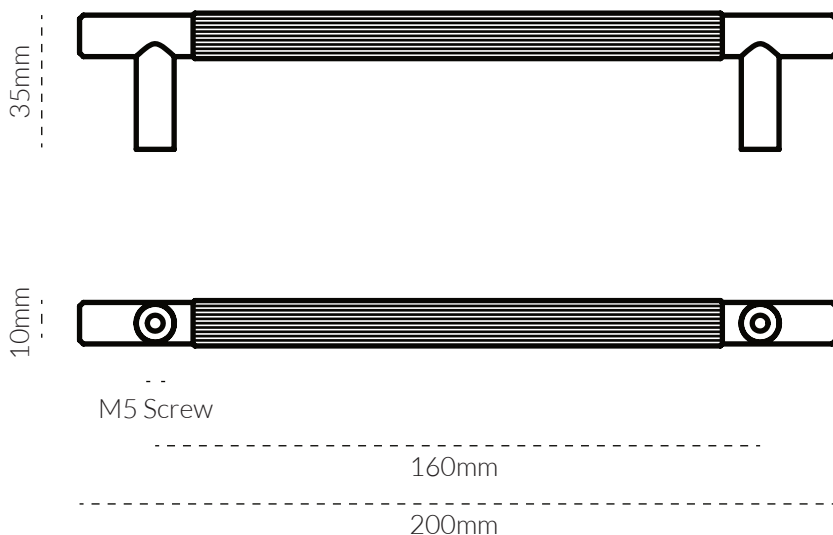

LINEAR PULL SMALL 200MM

TECH SPEC

SPECIFICATIONS

| FINISH | SKU | FIXINGS ALSO INCLUDED |
|----------------------------------------------------------------------------------------------------|---------------|---------------------------------------------------------------------------------------------------------------------------------------------------------------|
|  Natural Brass | 4055-200-US4 | - 2x M5 * 25mm Screw - 2x M5 * 40mm Screw - 2x M5 Spring Washer  |
|  Aged Brass | 4055-200-AB | |
|  Bronze | 4055-200-BR | |
|  Brushed Nickel | 4055-200-BN | |
|  Matte Black | 4055-200-US19 | |
|  Matte White | 4055-200-W | |